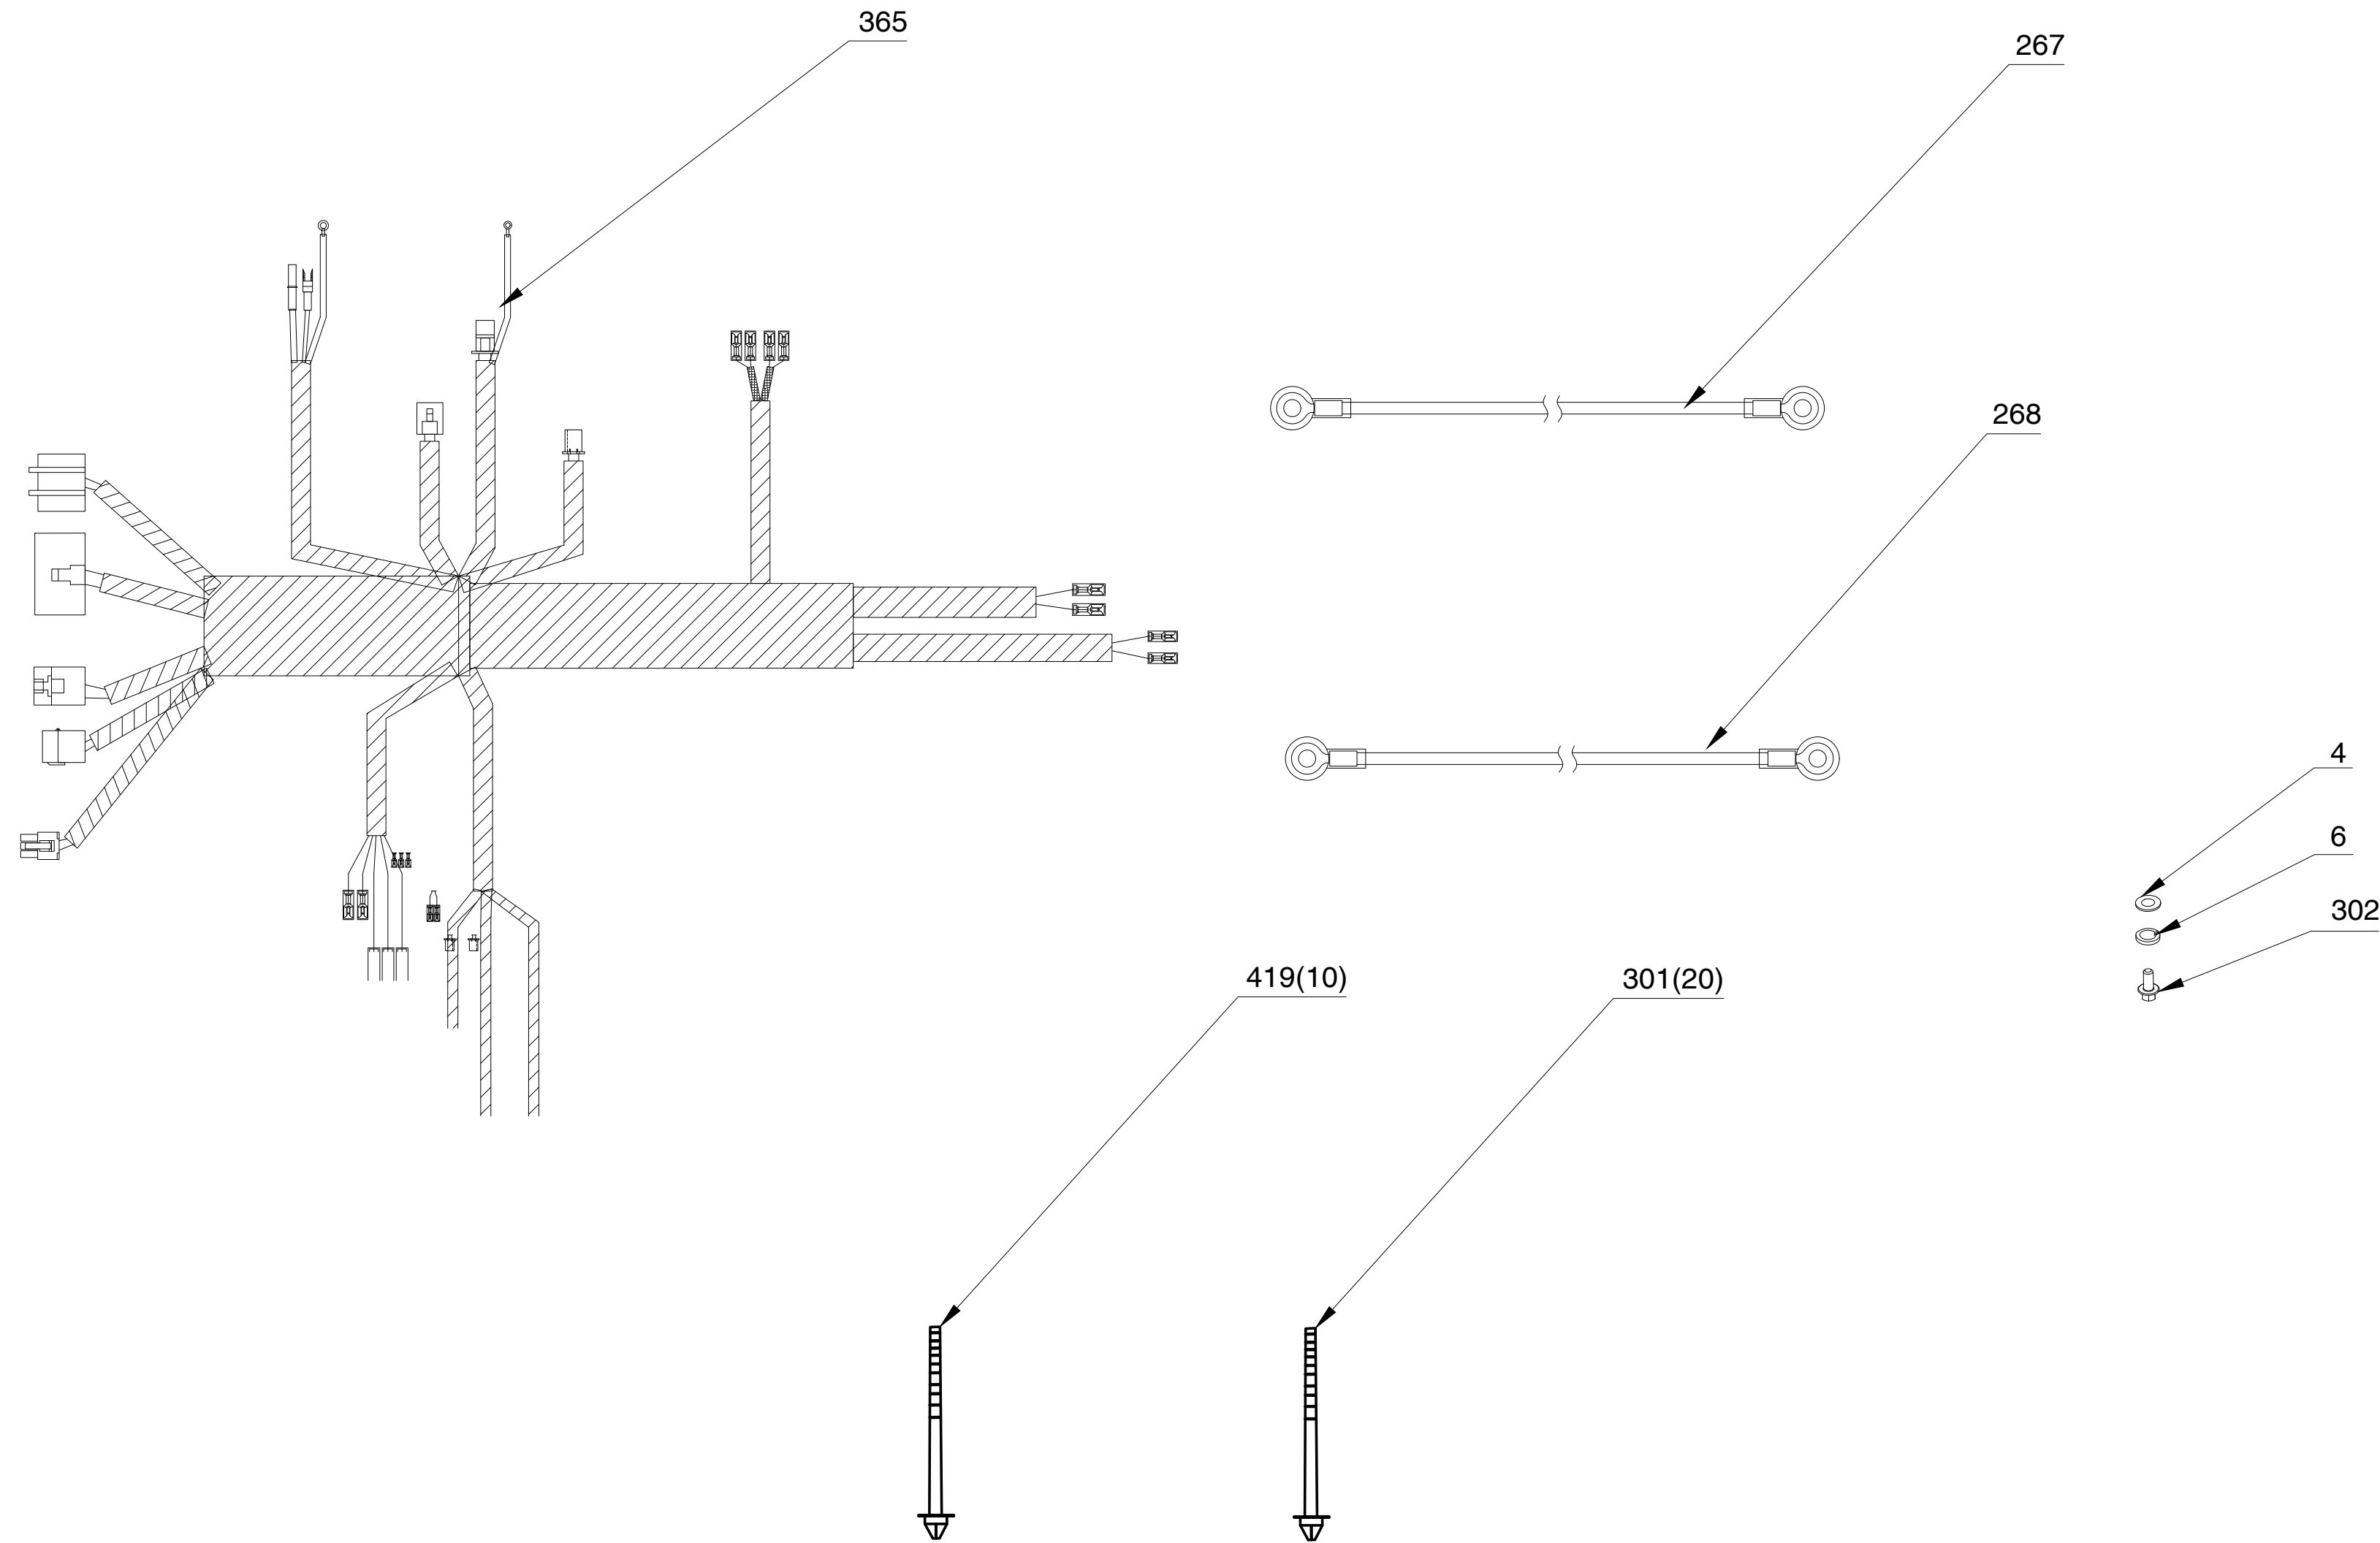

j

j			
No.	Part Number	Description	QTY
4	FS-X-260004	Washer	2
6	FS-X-260006	Spring washer	1
267	FS-J-260267	Battery cable	1
268	FS-J-260268	Battery cable	1
301	FS-J-260301	Cable tie	20
302	FS-J-260302	Battery bolt	1
365	FS-J-260365	Wiring harness	1
419	FS-J-260419	Cable tie	10