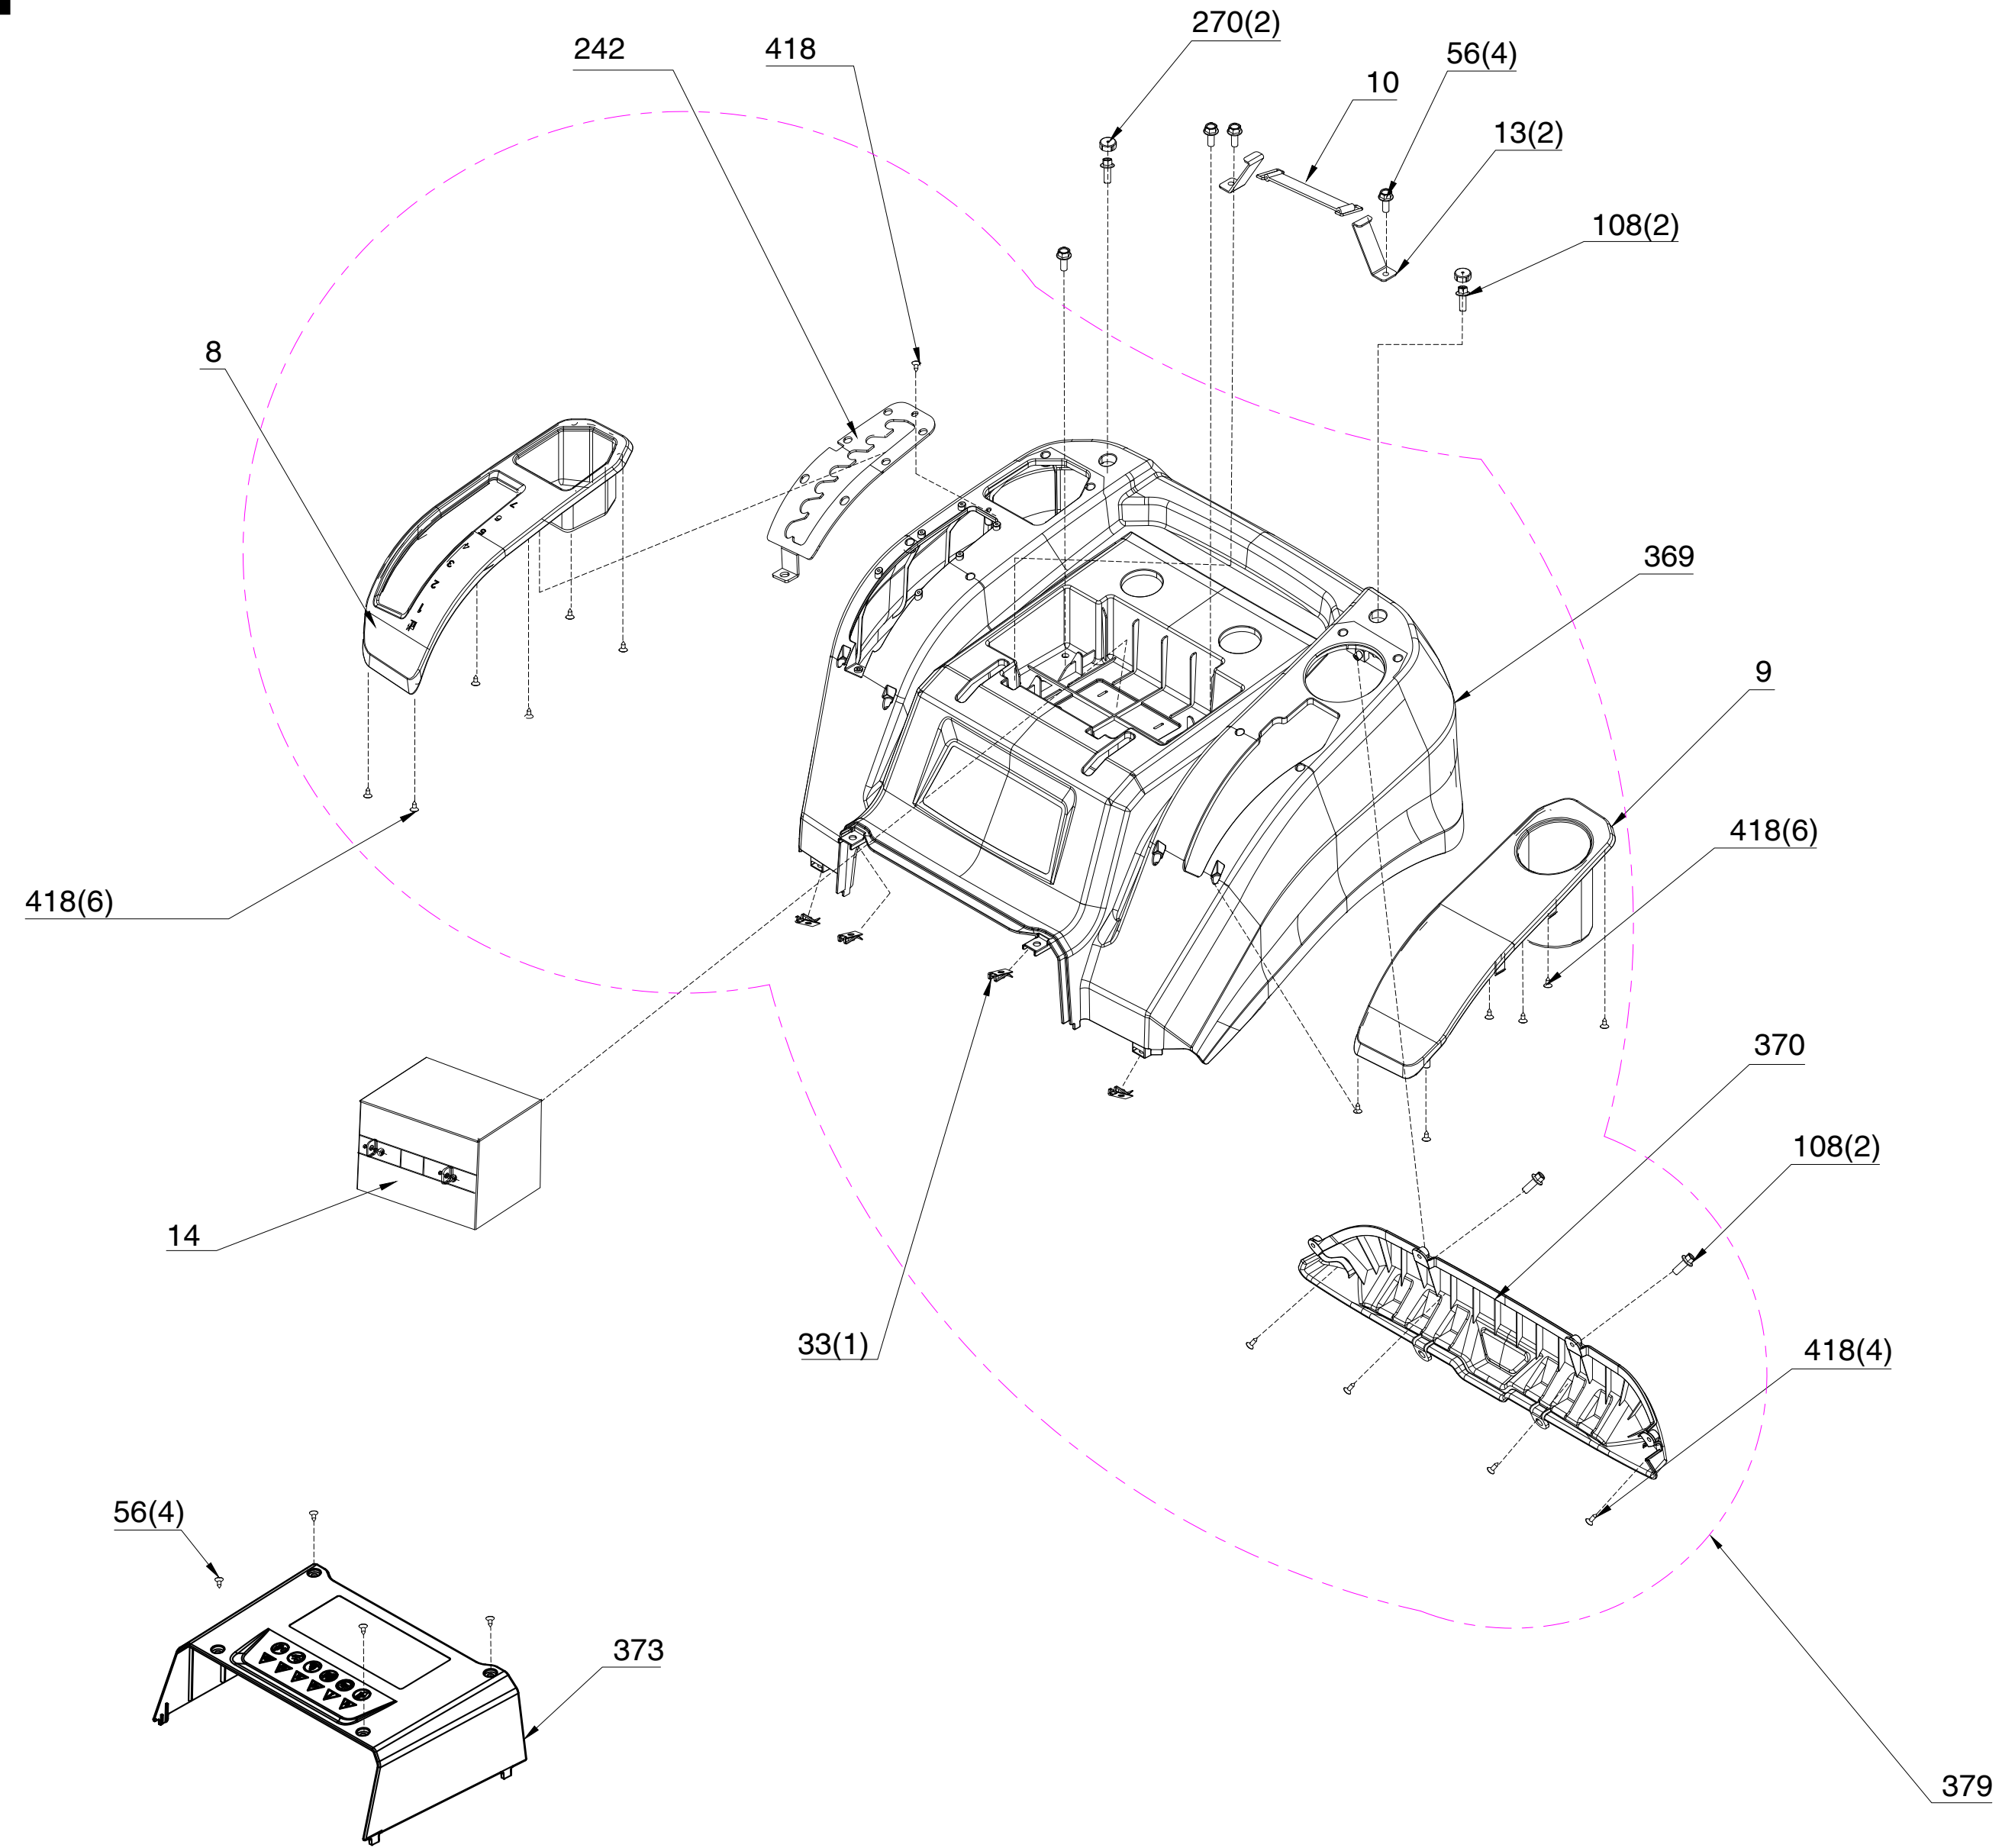

f

f			
No.	Part Number	Description	QTY
8	FS-F-260008	Height adjustment panel	1
9	FS-F-260009	Cup holder panel	1
10	FS-F-260010	Tension block	1
13	FS-F-260013	Bracket	2
14	FS-F-260014	Battery	1
33	FS-X-260033	Captive speed nut	4
56	FS-X-260056	Bolt	2
108	FS-X-260108	Bolt	10
132	FS-F-260132	Central foot panel	1
242	FS-F-260242	Height adjustment selection panel	1
270	FS-X-260270	Bolt cap	8
369	FS-F-260369	Rear seat panel	1
370	FS-F-260370	Rear seat under panel	1
379	FS-F-260379	Rear Section Cover Assembly	1
418	FS-X-260418	Bolt	2