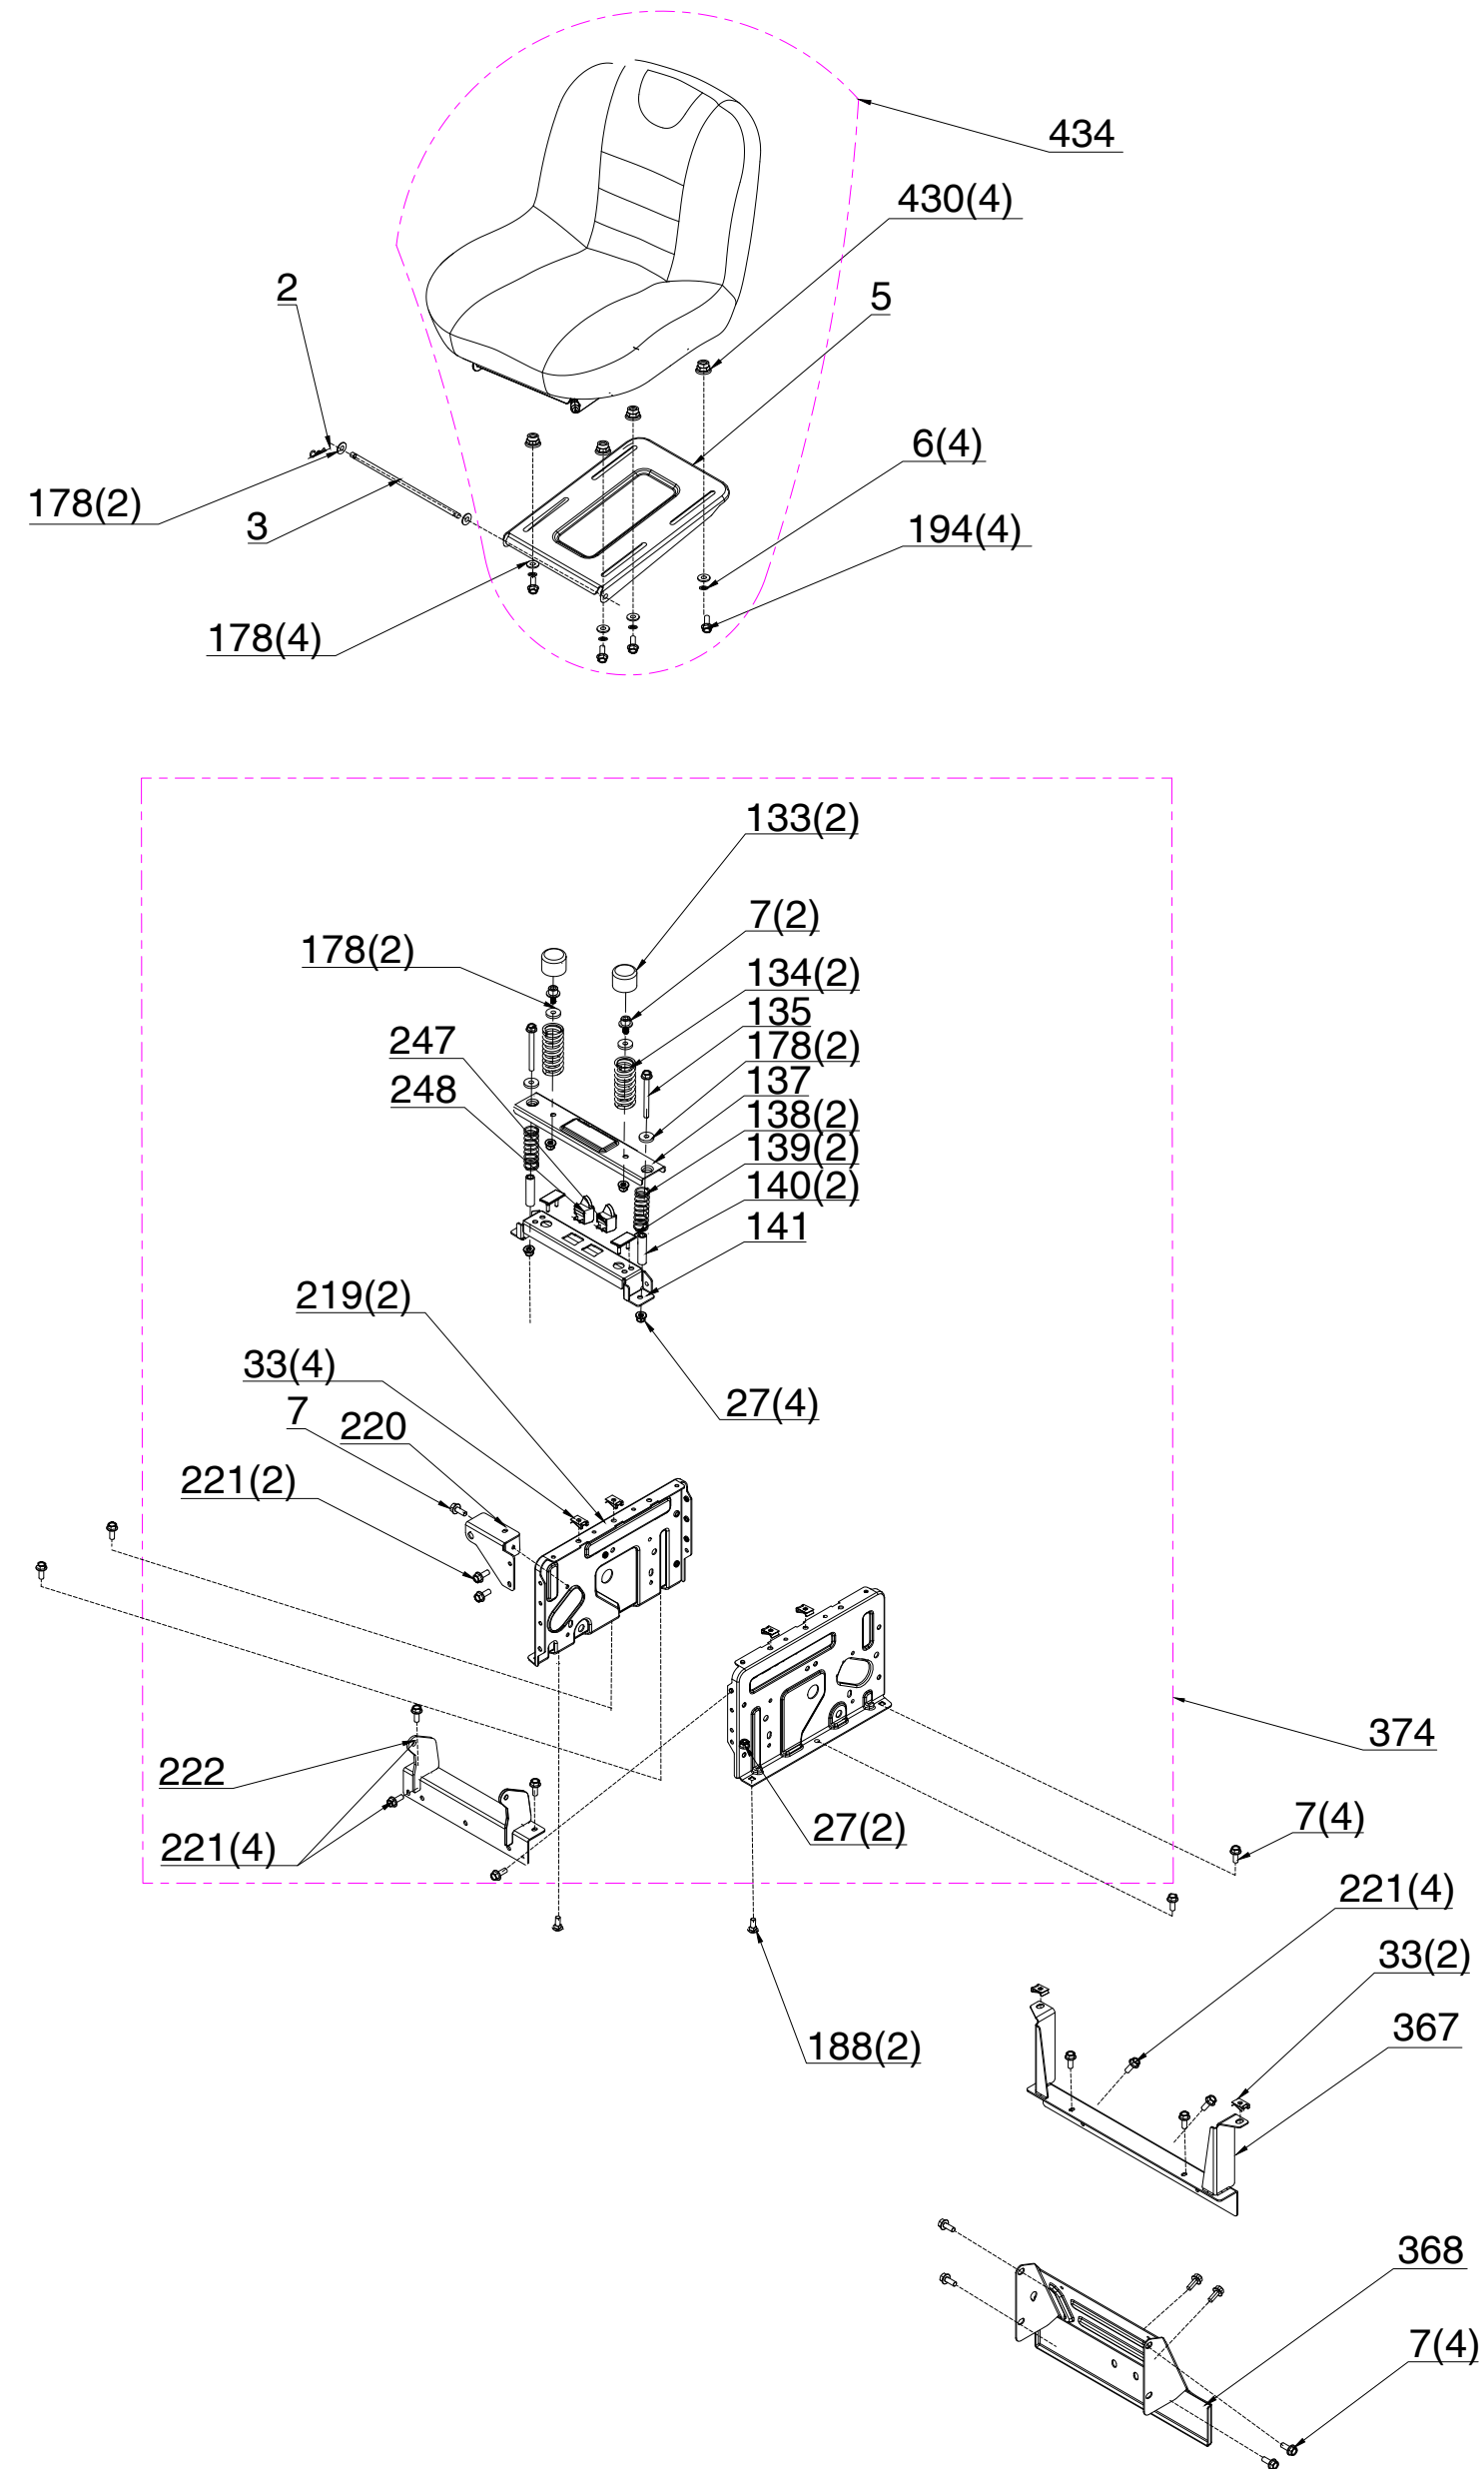

FIAT

PROFESSIONAL

FS98HP Agile tractor genuine spare parts

a

a			
No.	Part Number	Description	QTY
2	FS-X-260002	R-clip	1
3	FS-A-260003	Seat mounting plate shaft	1
5	FS-A-260005	Seat mounting plate	1
6	FS-X-260006	Spring washer	4
7	FS-X-260007	Bolt	11
27	FS-X-260027	Nut	6
33	FS-X-260033	Captive speed nut	4
133	FS-A-260133	Rubber cap	2
134	FS-A-260134	Seat spring	2
135	FS-X-260135	Bolt	2
137	FS-A-260137	Seat spring plate	1
138	FS-A-260138	Seat switch spring	2
139	FS-A-260139	Rubber pad	2
140	FS-A-260140	Bush	2
141	FS-A-260141	Seat spring plate	1
178	FS-X-260178	Washer	10
188	FS-X-260188	Captive bolt	2
219	FS-A-260219	Frame plate	2
220	FS-A-260220	Bracket	1
221	FS-A-260221	Bolt	6
222	FS-A-260222	Seat mounting plate lower	1
247	FS-A-260247	Seat switch	1
248	FS-A-260248	Seat switch	1
367	FS-A-260367	Bracket	1
368	FS-A-260368	Bracket	1
374	FS-A-260374	Complete seat bracket assembly	1
434	FS-A-260434	Complete Fiat seat assembly	1

C

c			
No.	Part Number	Description	QTY
12	FS-C-260012	Bolt	2
56	FS-X-260056	Bolt	2
108	FS-X-260108	Bolt	10
160	FS-C-260160	Footplate right	1
161	FS-C-260161	Footplate left	1
163	FS-C-260163	Footplate cover left	1
216	FS-C-260216	Bolt	8
217	FS-C-260217	Footplate frame right	1
229	FS-C-260229	Footplate frame left	1
270	FS-X-260270	Bolt cap	8
364	FS-C-260364	Footplate cover right	1
418	FS-X-260418	Bolt	2