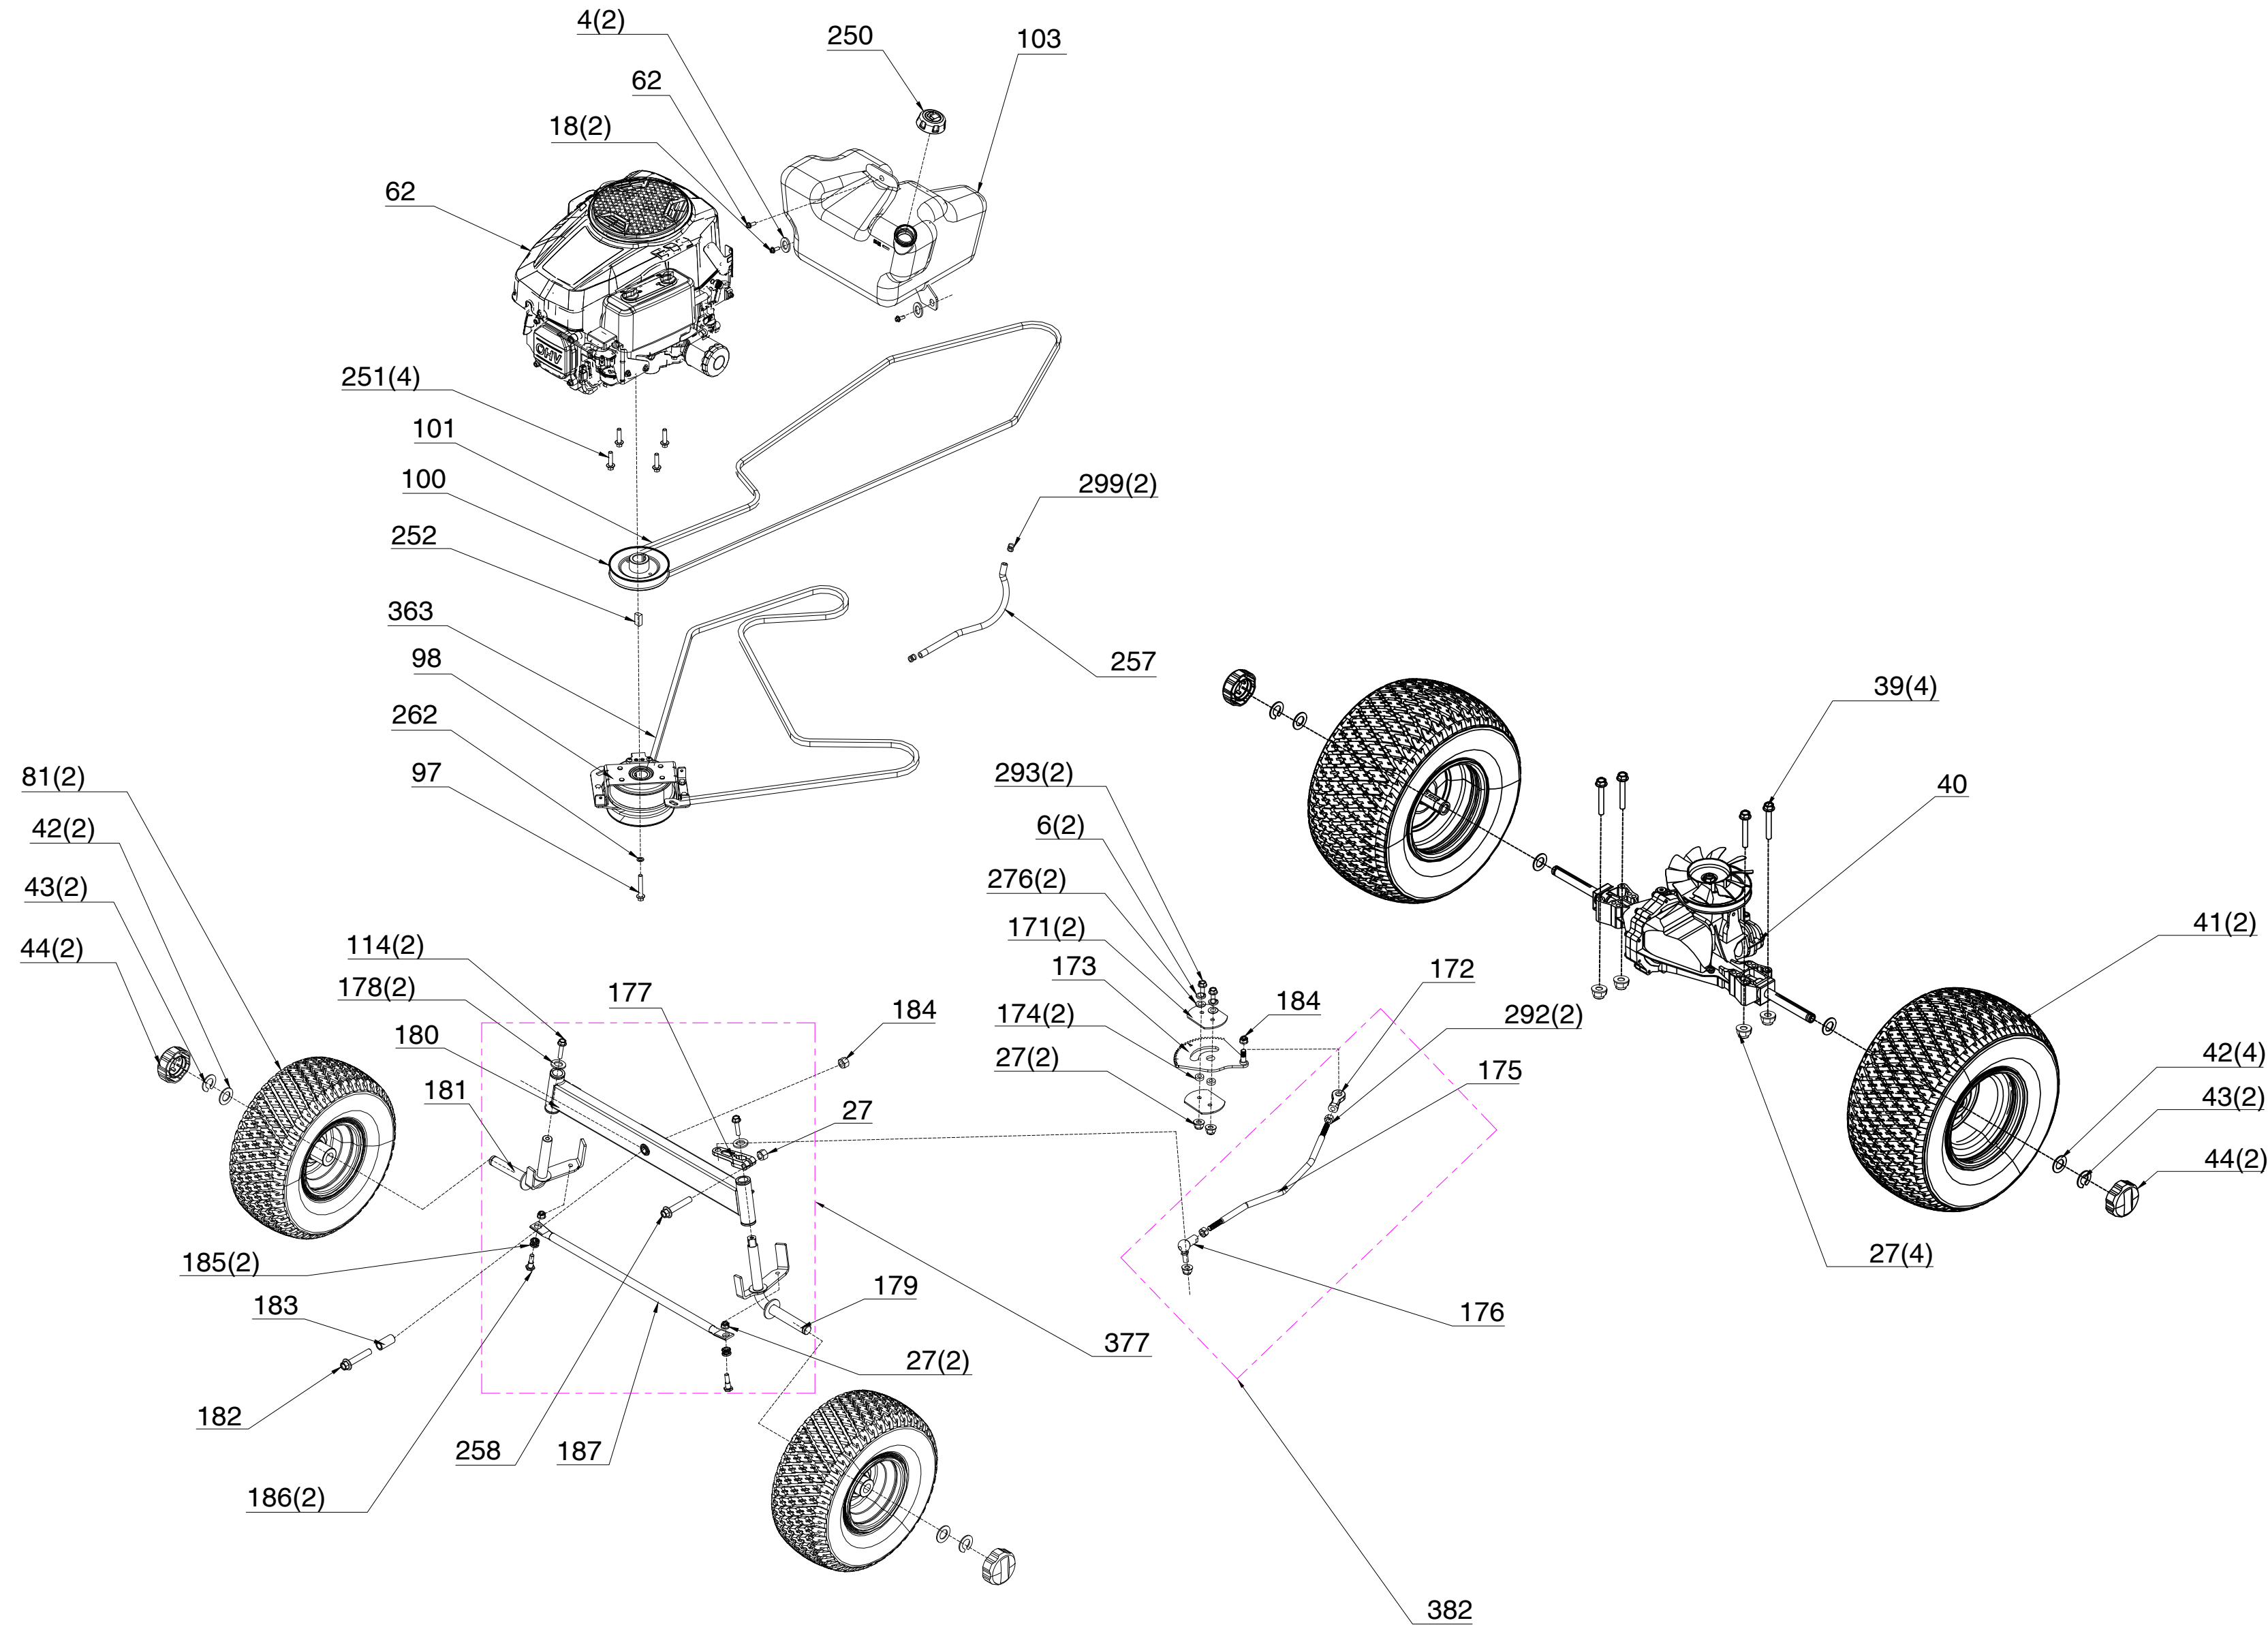

b

b			
No.	Part Number	Description	QTY
4	FS-X-260004	Washer	2
6	FS-X-260006	Spring washer	2
18	FS-X-260018	Bolt	2
27	FS-X-260027	Nut	9
39	FS-B-260039	Bolt	4
40	FS-B-260040	Gearbox	1
41	FS-B-260041	Rear wheel assembly	2
42	FS-B-260042	Washer	6
43	FS-B-260043	E-clip	4
44	FS-B-260044	Hub cap	4
62	FS-X-260062	Bolt	1
81	FS-B-260081	Front wheel assembly	2
97	FS-B-260097	Bolt	1
98	FS-B-260098	Electric blade clutch	1
100	FS-B-260100	Transmission pulley	1
101	FS-B-260101	Transmission belt	1
102	FS-B-260102	Engine	1
103	FS-B-260103	Fuel tank	1
114	FS-B-260114	Bolt	2
171	FS-B-260171	Clamp plate	2
172	FS-B-260172	Connector	1
173	FS-B-260173	Steering quadrant	1
174	FS-B-260174	Bush	2
175	FS-B-260175	Bush	1
176	FS-B-260176	Ball joint	1
177	FS-B-260177	Steering arm	1
178	FS-X-260178	Washer	2
179	FS-B-260179	Front axle left	1
180	FS-B-260180	Front axle mount	1
181	FS-B-260181	Front axle right	1
182	FS-B-260182	Bolt	1
183	FS-B-260183	Bush	1
184	FS-B-260184	Bush	2
185	FS-B-260185	Rubber bush	2
186	FS-B-260186	Bolt	2
187	FS-B-260187	Steering link arm	1
250	FS-B-260250	Fuel cap	1
251	FS-B-260251	Bolt	4
252	FS-B-260252	Woodruf key	1
257	FS-B-260257	Fuel pipe	1
258	FS-B-260258	Bolt	1
262	FS-B-260262	Spring washer	1
276	FS-X-260276	Washer	2
292	FS-B-260292	Nut	2
293	FS-B-260293	Bolt	2
299	FS-X-260299	Retaining ring	2
363	FS-B-260363	Cutting belt	1
377	FS-B-260377	Front axle assembly	1
382	FS-B-260382	Steering arm assembly	1