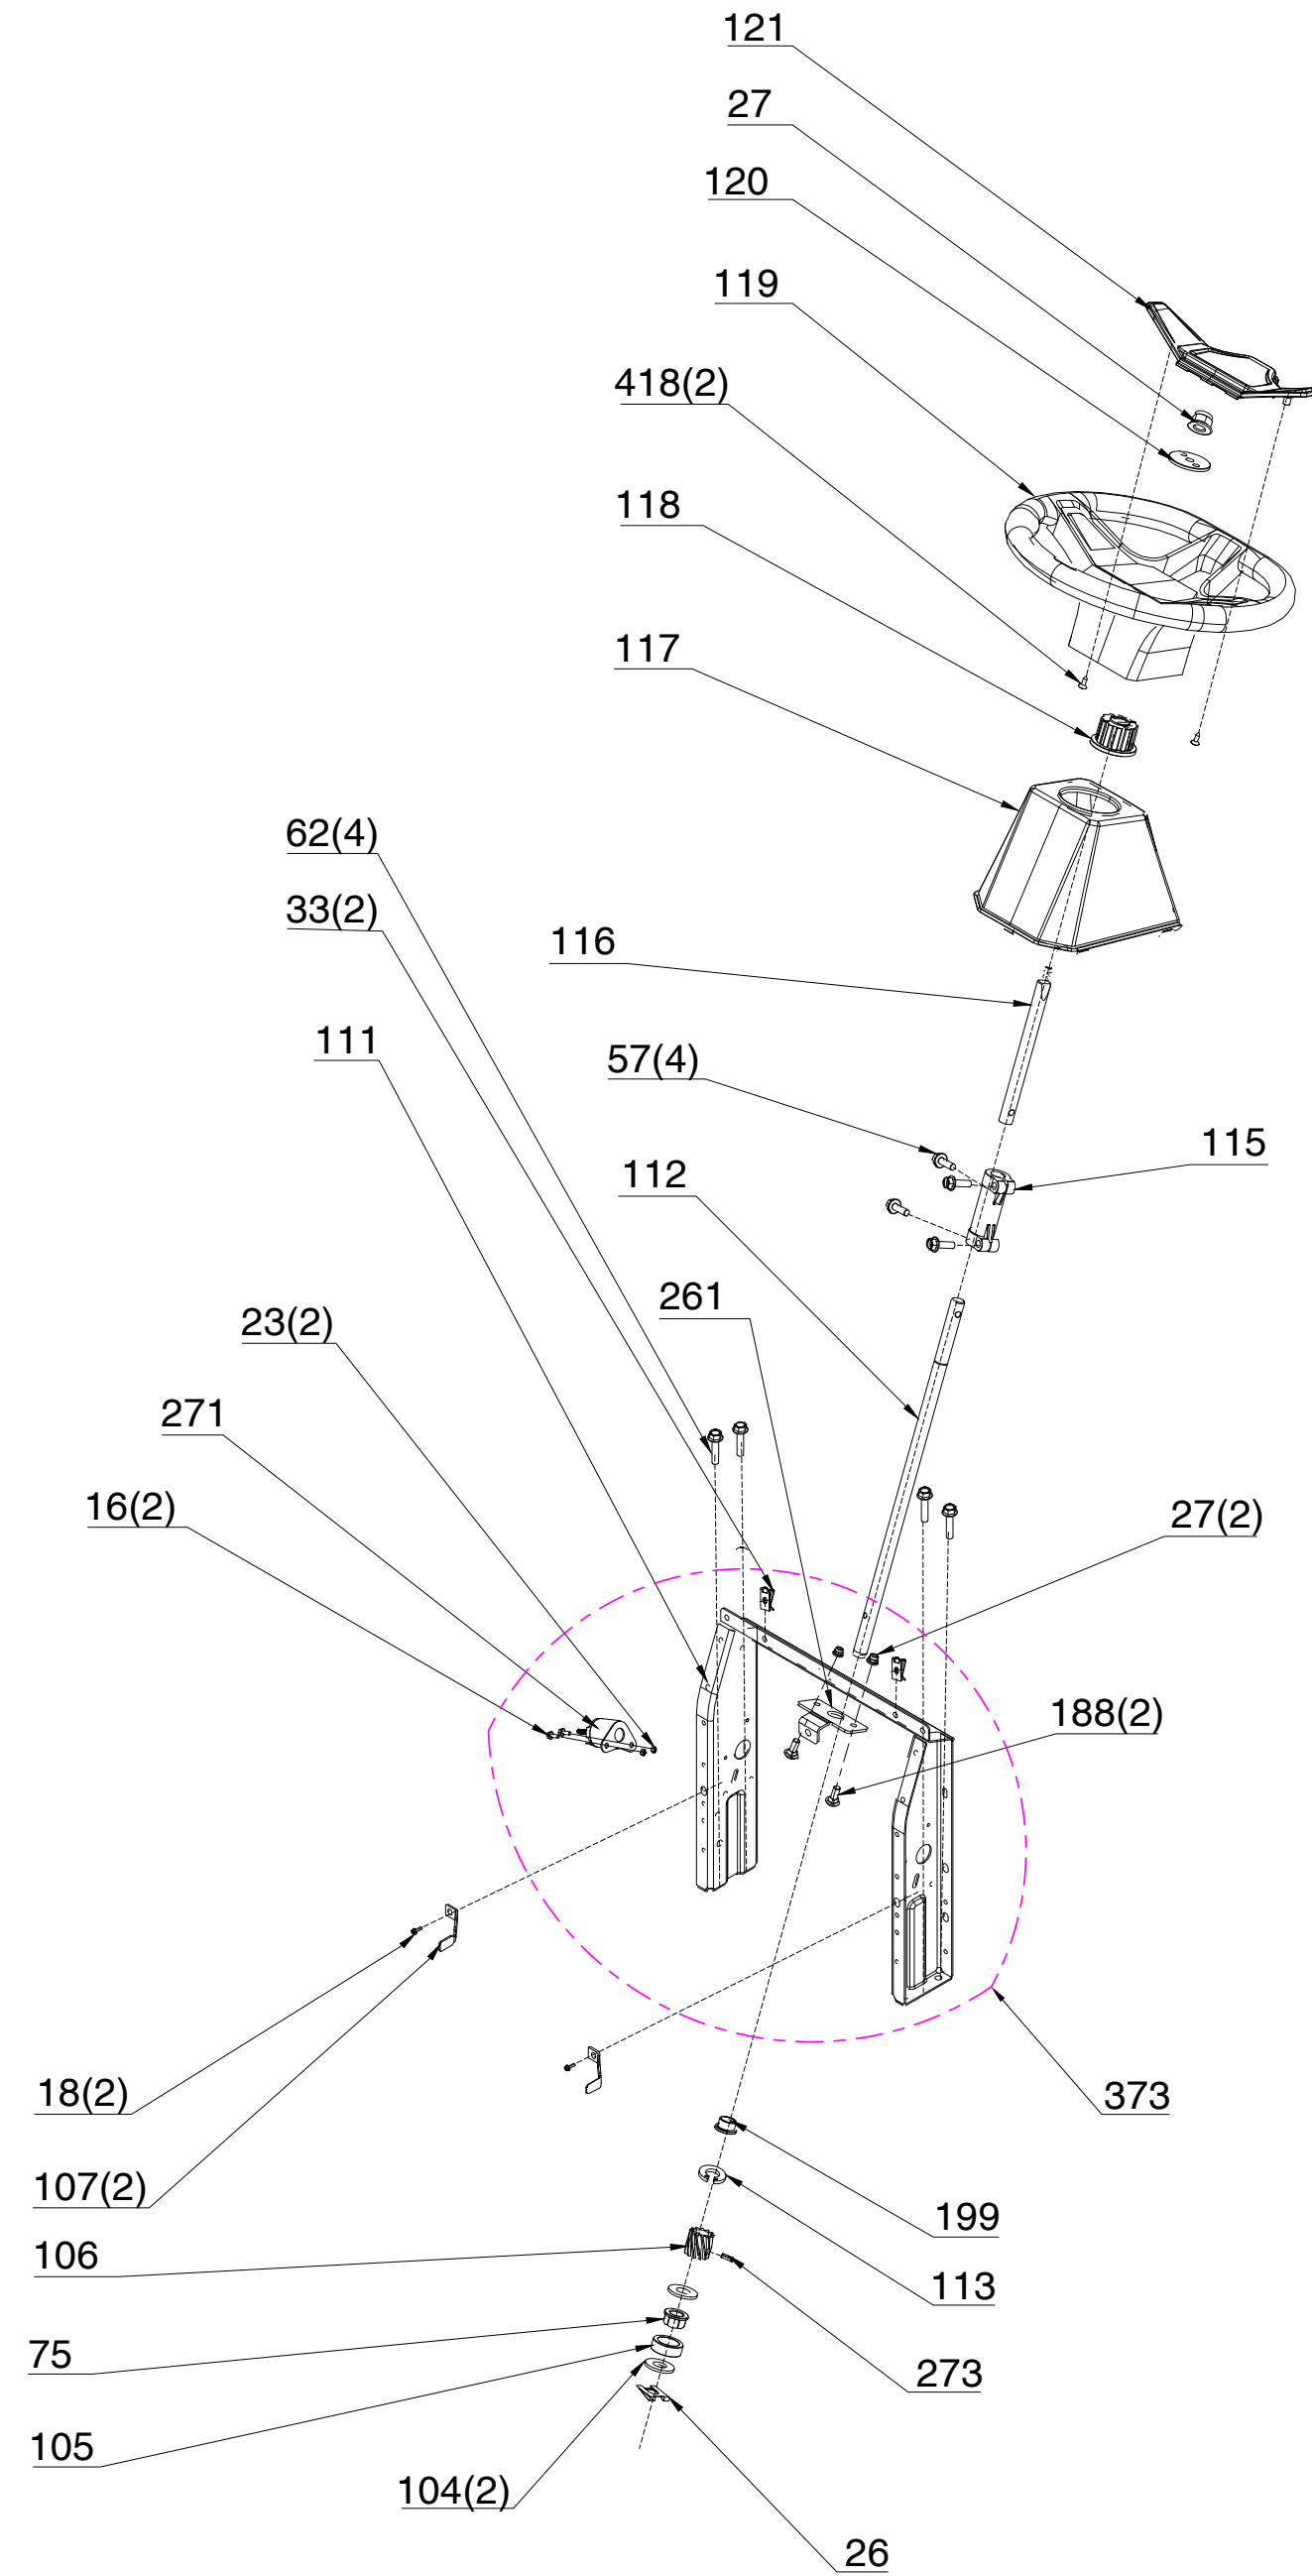

e

e			
No.	Part Number	Description	QTY
16	FS-E-260016	Bolt	2
18	FS-X-260018	Bolt	2
23	FS-X-260023	Nut	2
26	FS-E-260026	Clip	1
27	FS-X-260027	Nut	4
33	FS-X-260033	Captive speed nut	4
57	FS-X-260057	Bolt	1
62	FS-X-260062	Bolt	10
75	FS-X-260075	Bush	1
104	FS-E-260104	Washer	2
105	FS-E-260105	Bush	1
106	FS-E-260106	Gear	1
107	FS-E-260107	Stop block	2
111	FS-E-260111	Steering shaft frame	1
112	FS-E-260112	Steering shaft	1
113	FS-E-260113	E-clip	1
115	FS-E-260115	Shaft connector	1
116	FS-E-260116	Upper steering shaft	1
117	FS-E-260117	Steering column cover	1
118	FS-E-260118	Locator	1
119	FS-E-260119	Steering wheel	1
120	FS-E-260120	Washer block	1
121	FS-E-260121	Steering wheel centre cap	1
188	FS-X-260188	Captive bolt	2
199	FS-X-260199	Bush	4
261	FS-E-260261	Bracket	1
271	FS-E-260271	Relay	1
273	FS-E-260273	Cotter pin	1
373	FS-E-260373	Steering frame assembly	1
418	FS-X-260418	Bolt	2