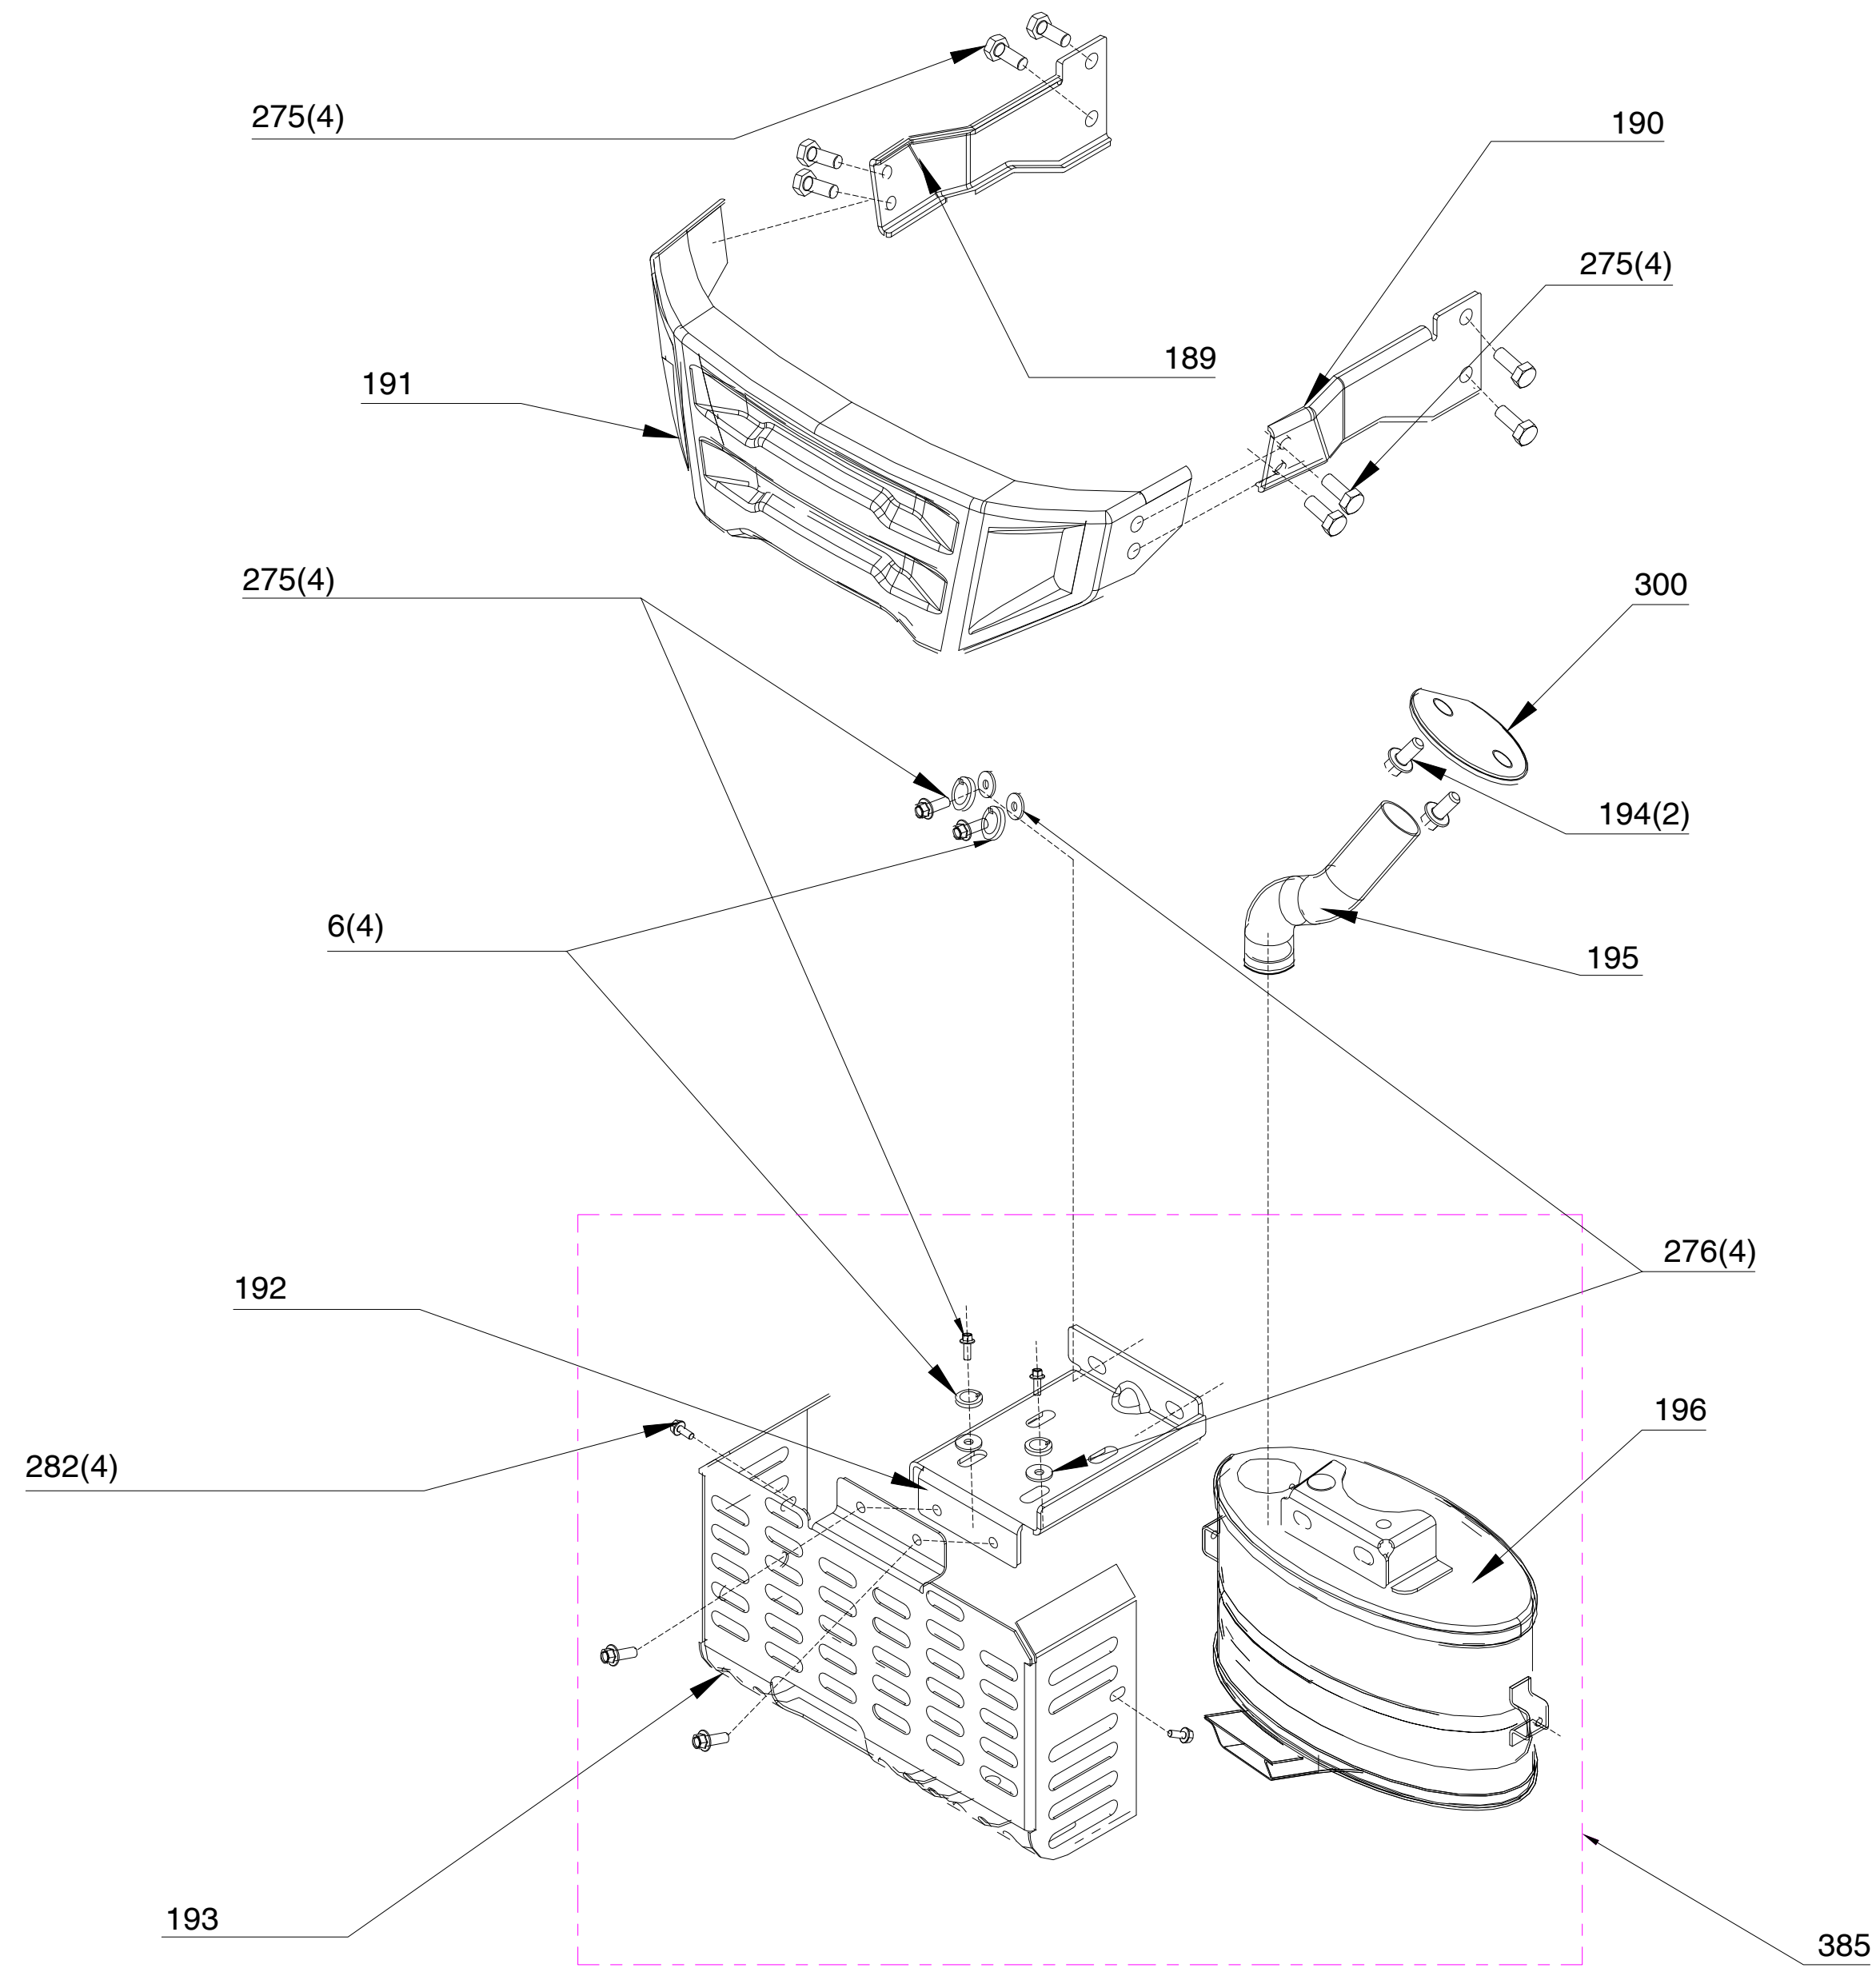

h

h			
No.	Part Number	Description	QTY
6	FS-X-260006	Spring washer	1
189	FS-H-260189	Bumper bracket	1
190	FS-H-260190	Bumper bracket	1
191	FS-H-260191	Bumper	1
192	FS-H-260192	Bracket	1
193	FS-H-260193	Exhaust cage	1
194	FS-H-260194	Bolt	2
195	FS-H-260195	Exhaust pipe	1
196	FS-H-260196	Exhaust muffler	1
275	FS-X-260275	Bolt	12
276	FS-X-260276	Washer	2
282	FS-X-260282	Bolt	5
300	FS-H-260300	Gasket	1
385	FS-H-260385	Exhaust assembly	1