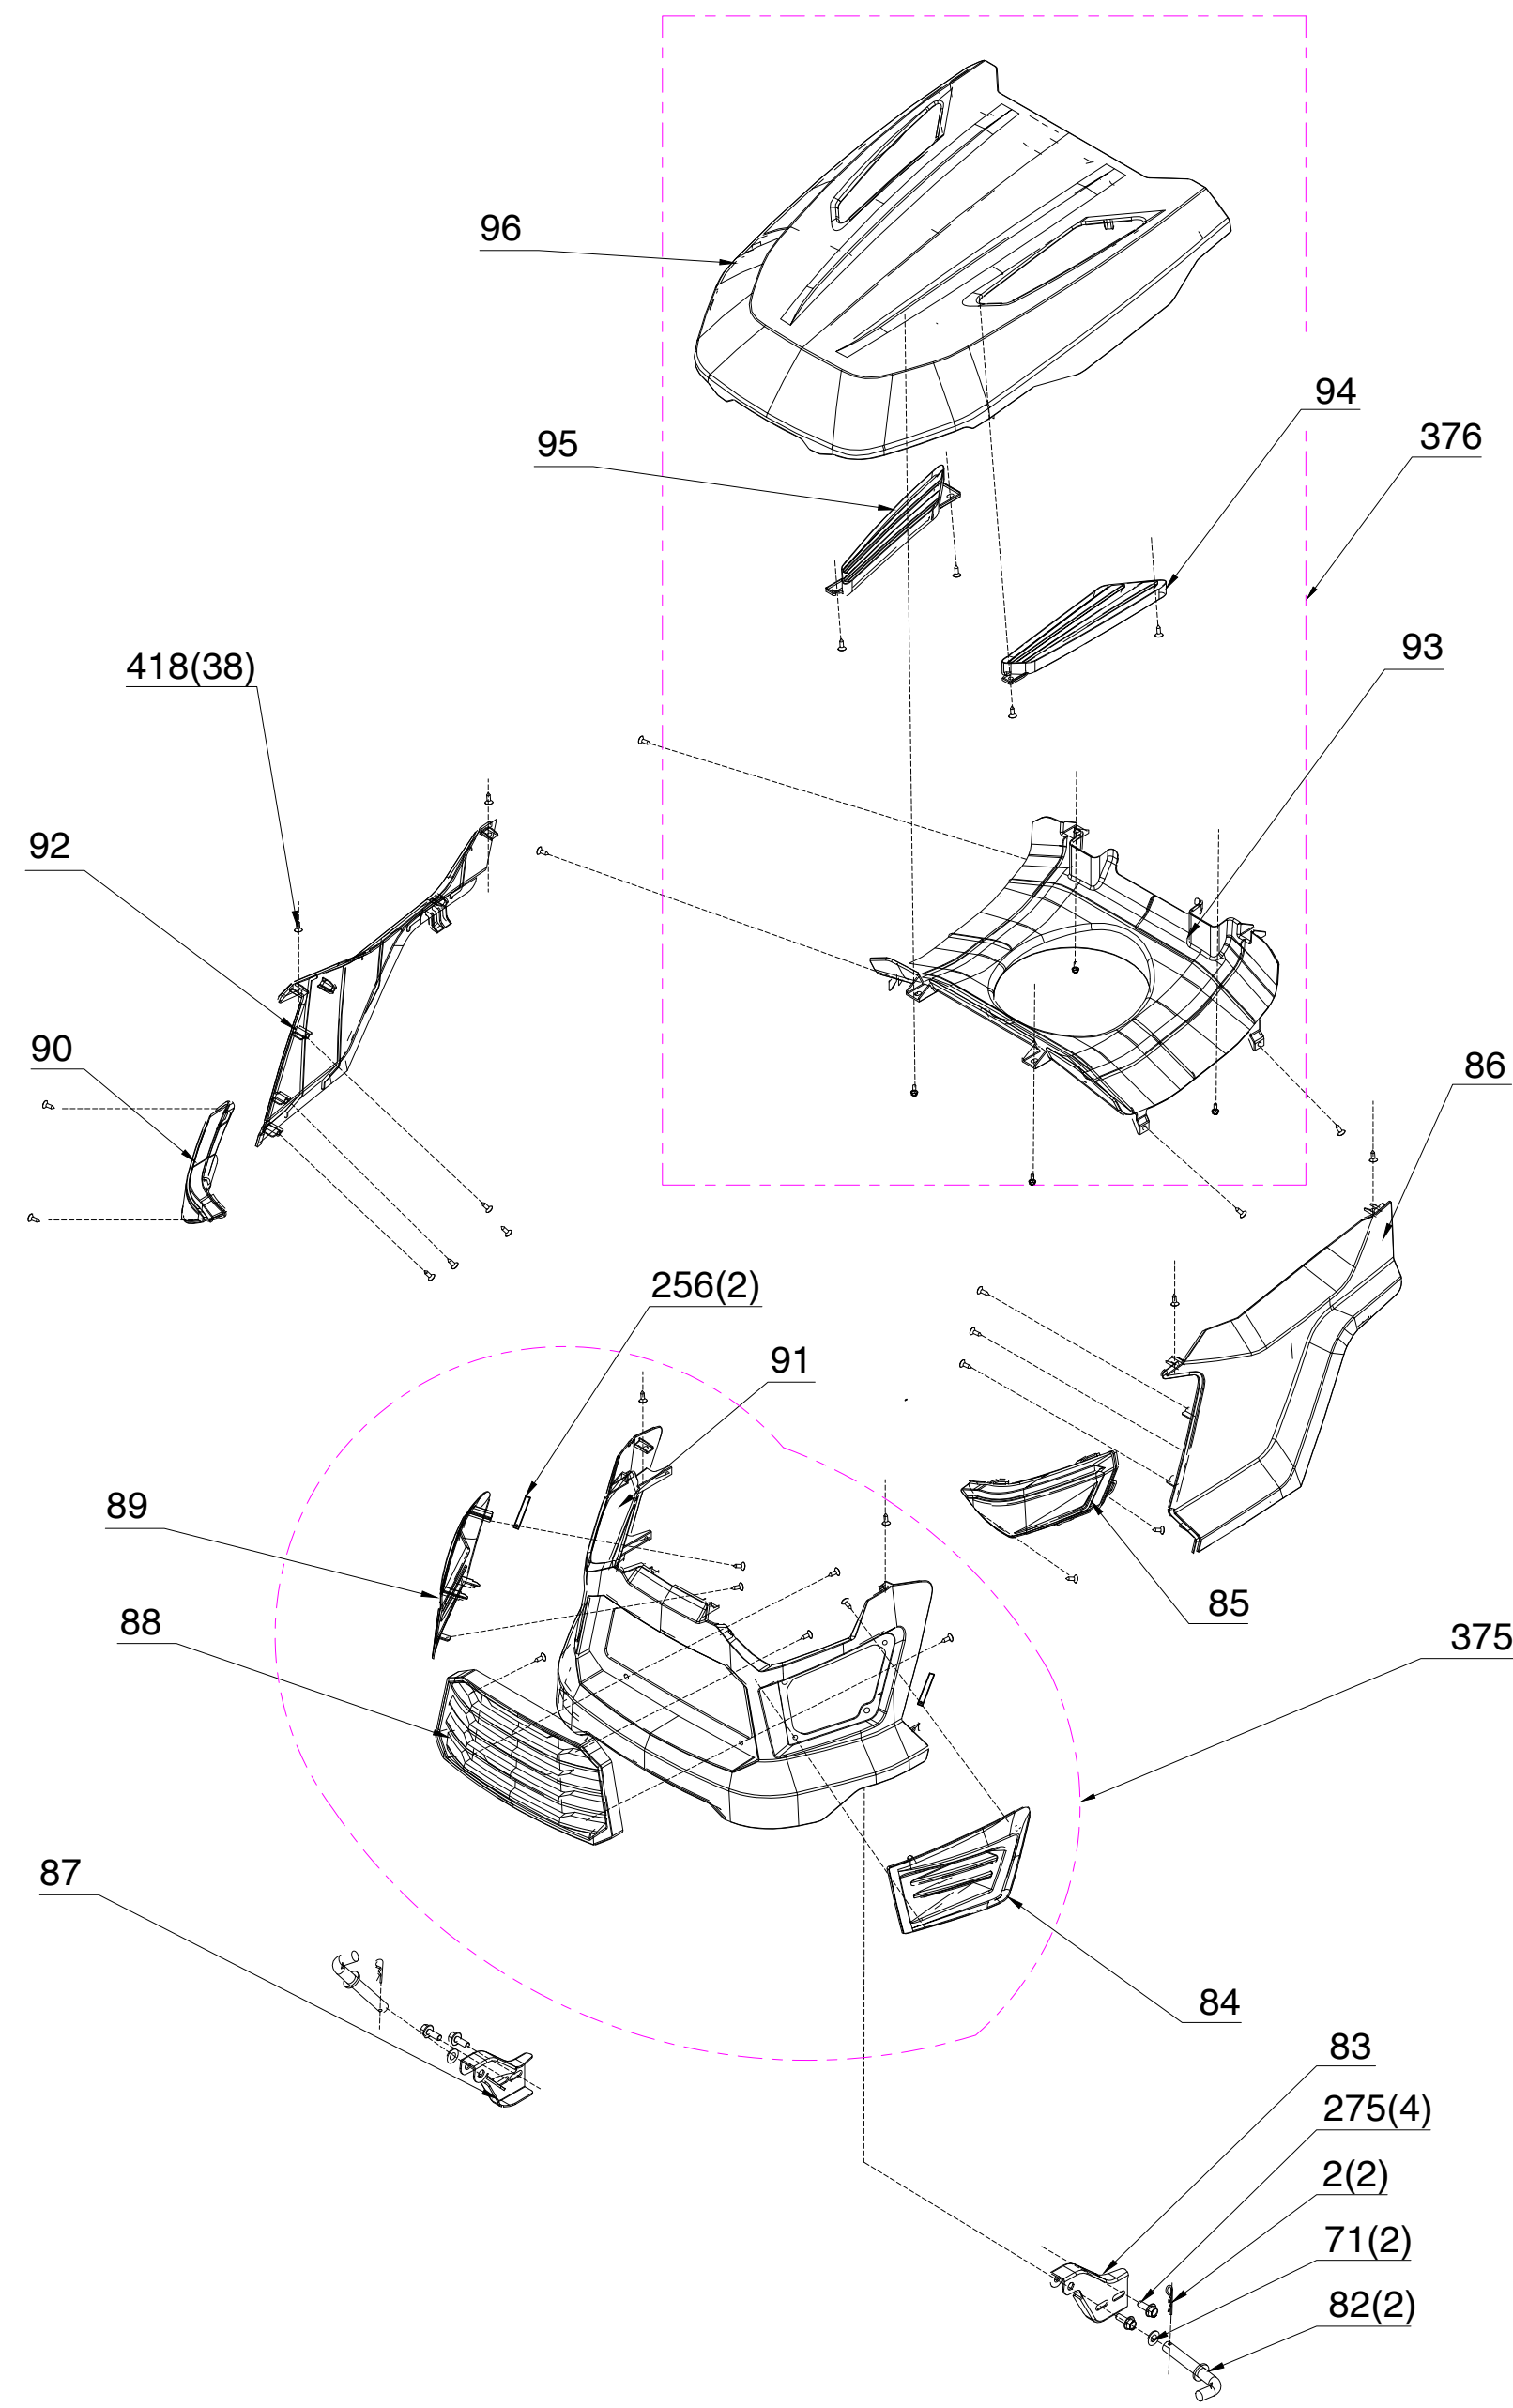

i			
No.	Part Number	Description	QTY
2	FS-X-260002	R-clip	9
71	FS-X-260071	Washer	7
82	FS-I-260082	Pin	2
83	FS-I-260083	Bracket	1
84	FS-I-260084	Side grille left	1
85	FS-I-260085	Headlight left	1
86	FS-I-260086	Bonnet side left	1
87	FS-I-260087	Bracket	1
88	FS-I-260088	Grille	1
89	FS-I-260089	Side grille right	1
90	FS-I-260090	Headlight right	1
91	FS-I-260091	Bonnet front	1
92	FS-I-260092	Bonnet side right	1
93	FS-I-260093	Engine cowling	1
94	FS-I-260094	Bonnet top grille left	1
95	FS-I-260095	Bonnet top grille right	1
96	FS-I-260096	Bonnet	1
256	FS-I-260256	Pin	2
275	FS-X-260275	Bolt	12
375	FS-I-260375	Front assembly	1
376	FS-I-260376	Upper assembly	1
418	FS-X-260418	Bolt	2