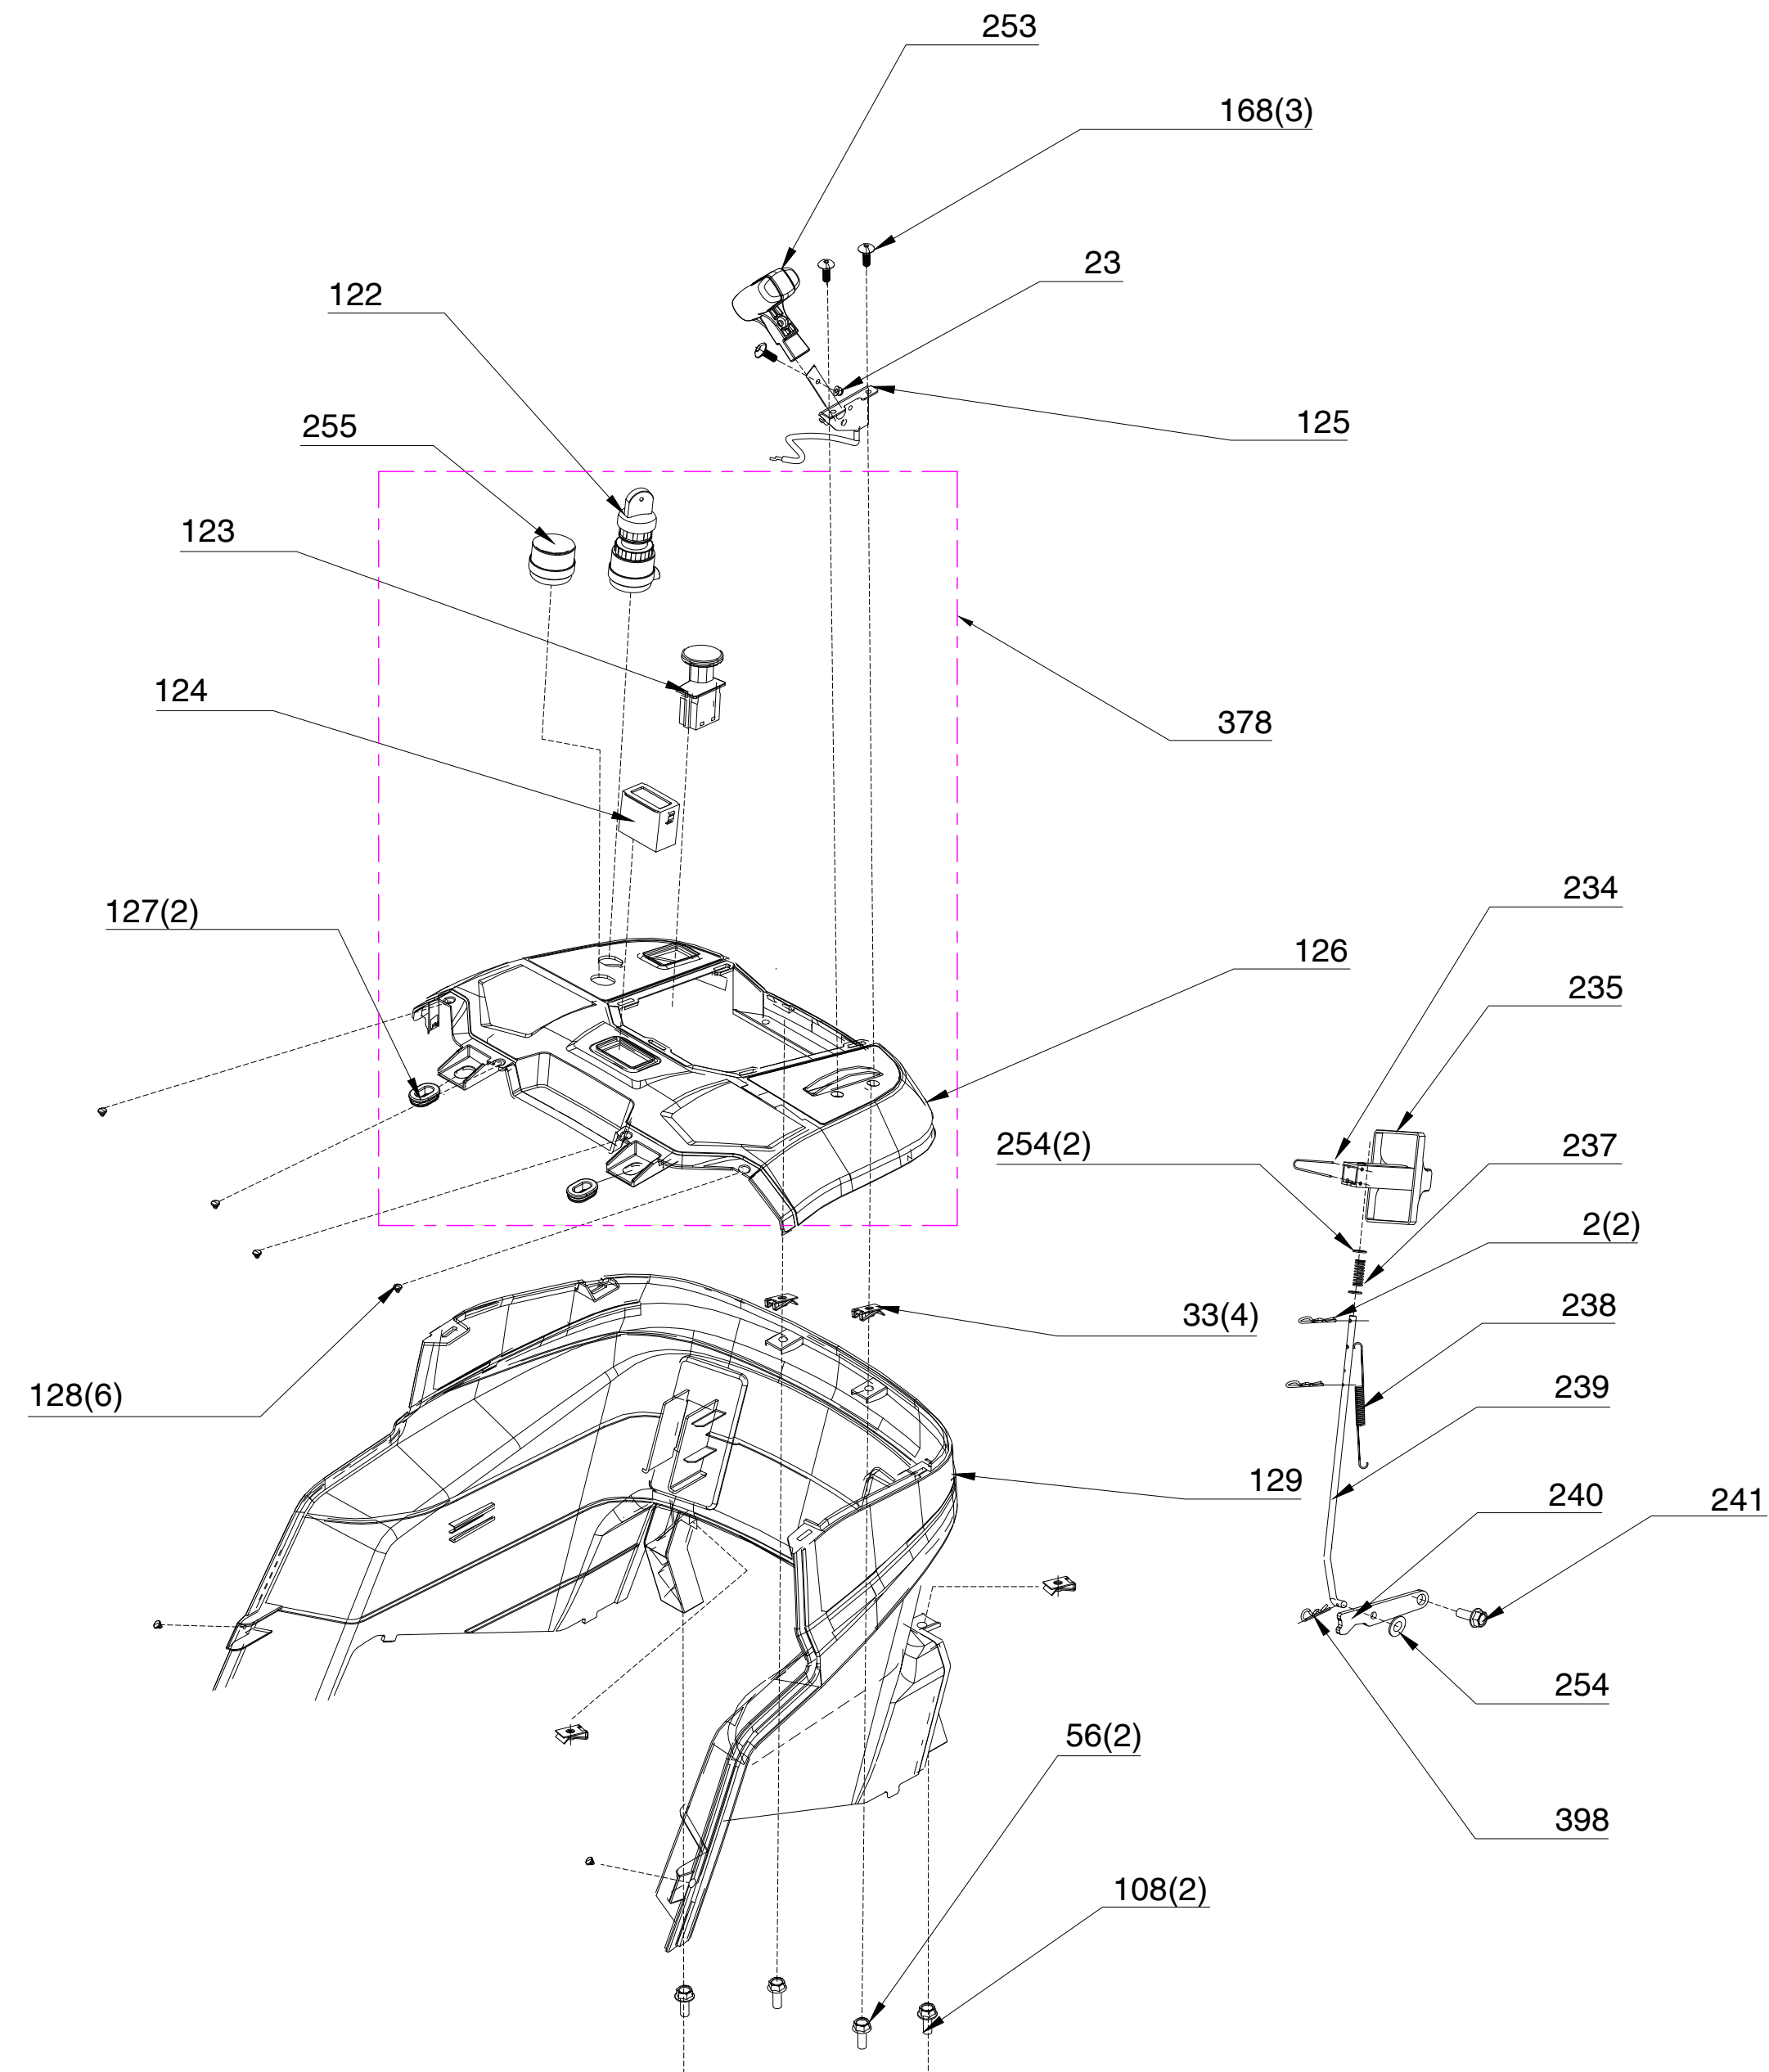

g

g			
No.	Part Number	Description	QTY
2	FS-X-260002	R-clip	9
23	FS-X-260023	Nut	2
33	FS-X-260033	Captive speed nut	4
56	FS-X-260056	Bolt	2
108	FS-X-260108	Bolt	10
122	FS-G-260122	Ignition switch	1
123	FS-G-260123	Switch	1
124	FS-G-260124	Hour meter	1
125	FS-G-260125	Cable	1
126	FS-G-260126	Dashboard	1
127	FS-G-260127	Rubber plug	2
128	FS-G-260128	Rubber pin	6
129	FS-G-260129	Bulkhead	1
168	FS-G-260168	Bolt	3
234	FS-G-260234	Clip	1
235	FS-G-260235	Parking brake lever	1
237	FS-G-260237	Spring	1
238	FS-G-260238	Spring	1
239	FS-G-260239	Lever	1
240	FS-G-260240	Stop block	1
241	FS-G-260241	Bolt	1
253	FS-G-260253	Throttle knob	1
254	FS-X-260254	Washer	1
255	FS-G-260255	Switch	1
378	FS-G-260378	Dashboard full assembly	1
398	FS-G-260398	R-clip	1