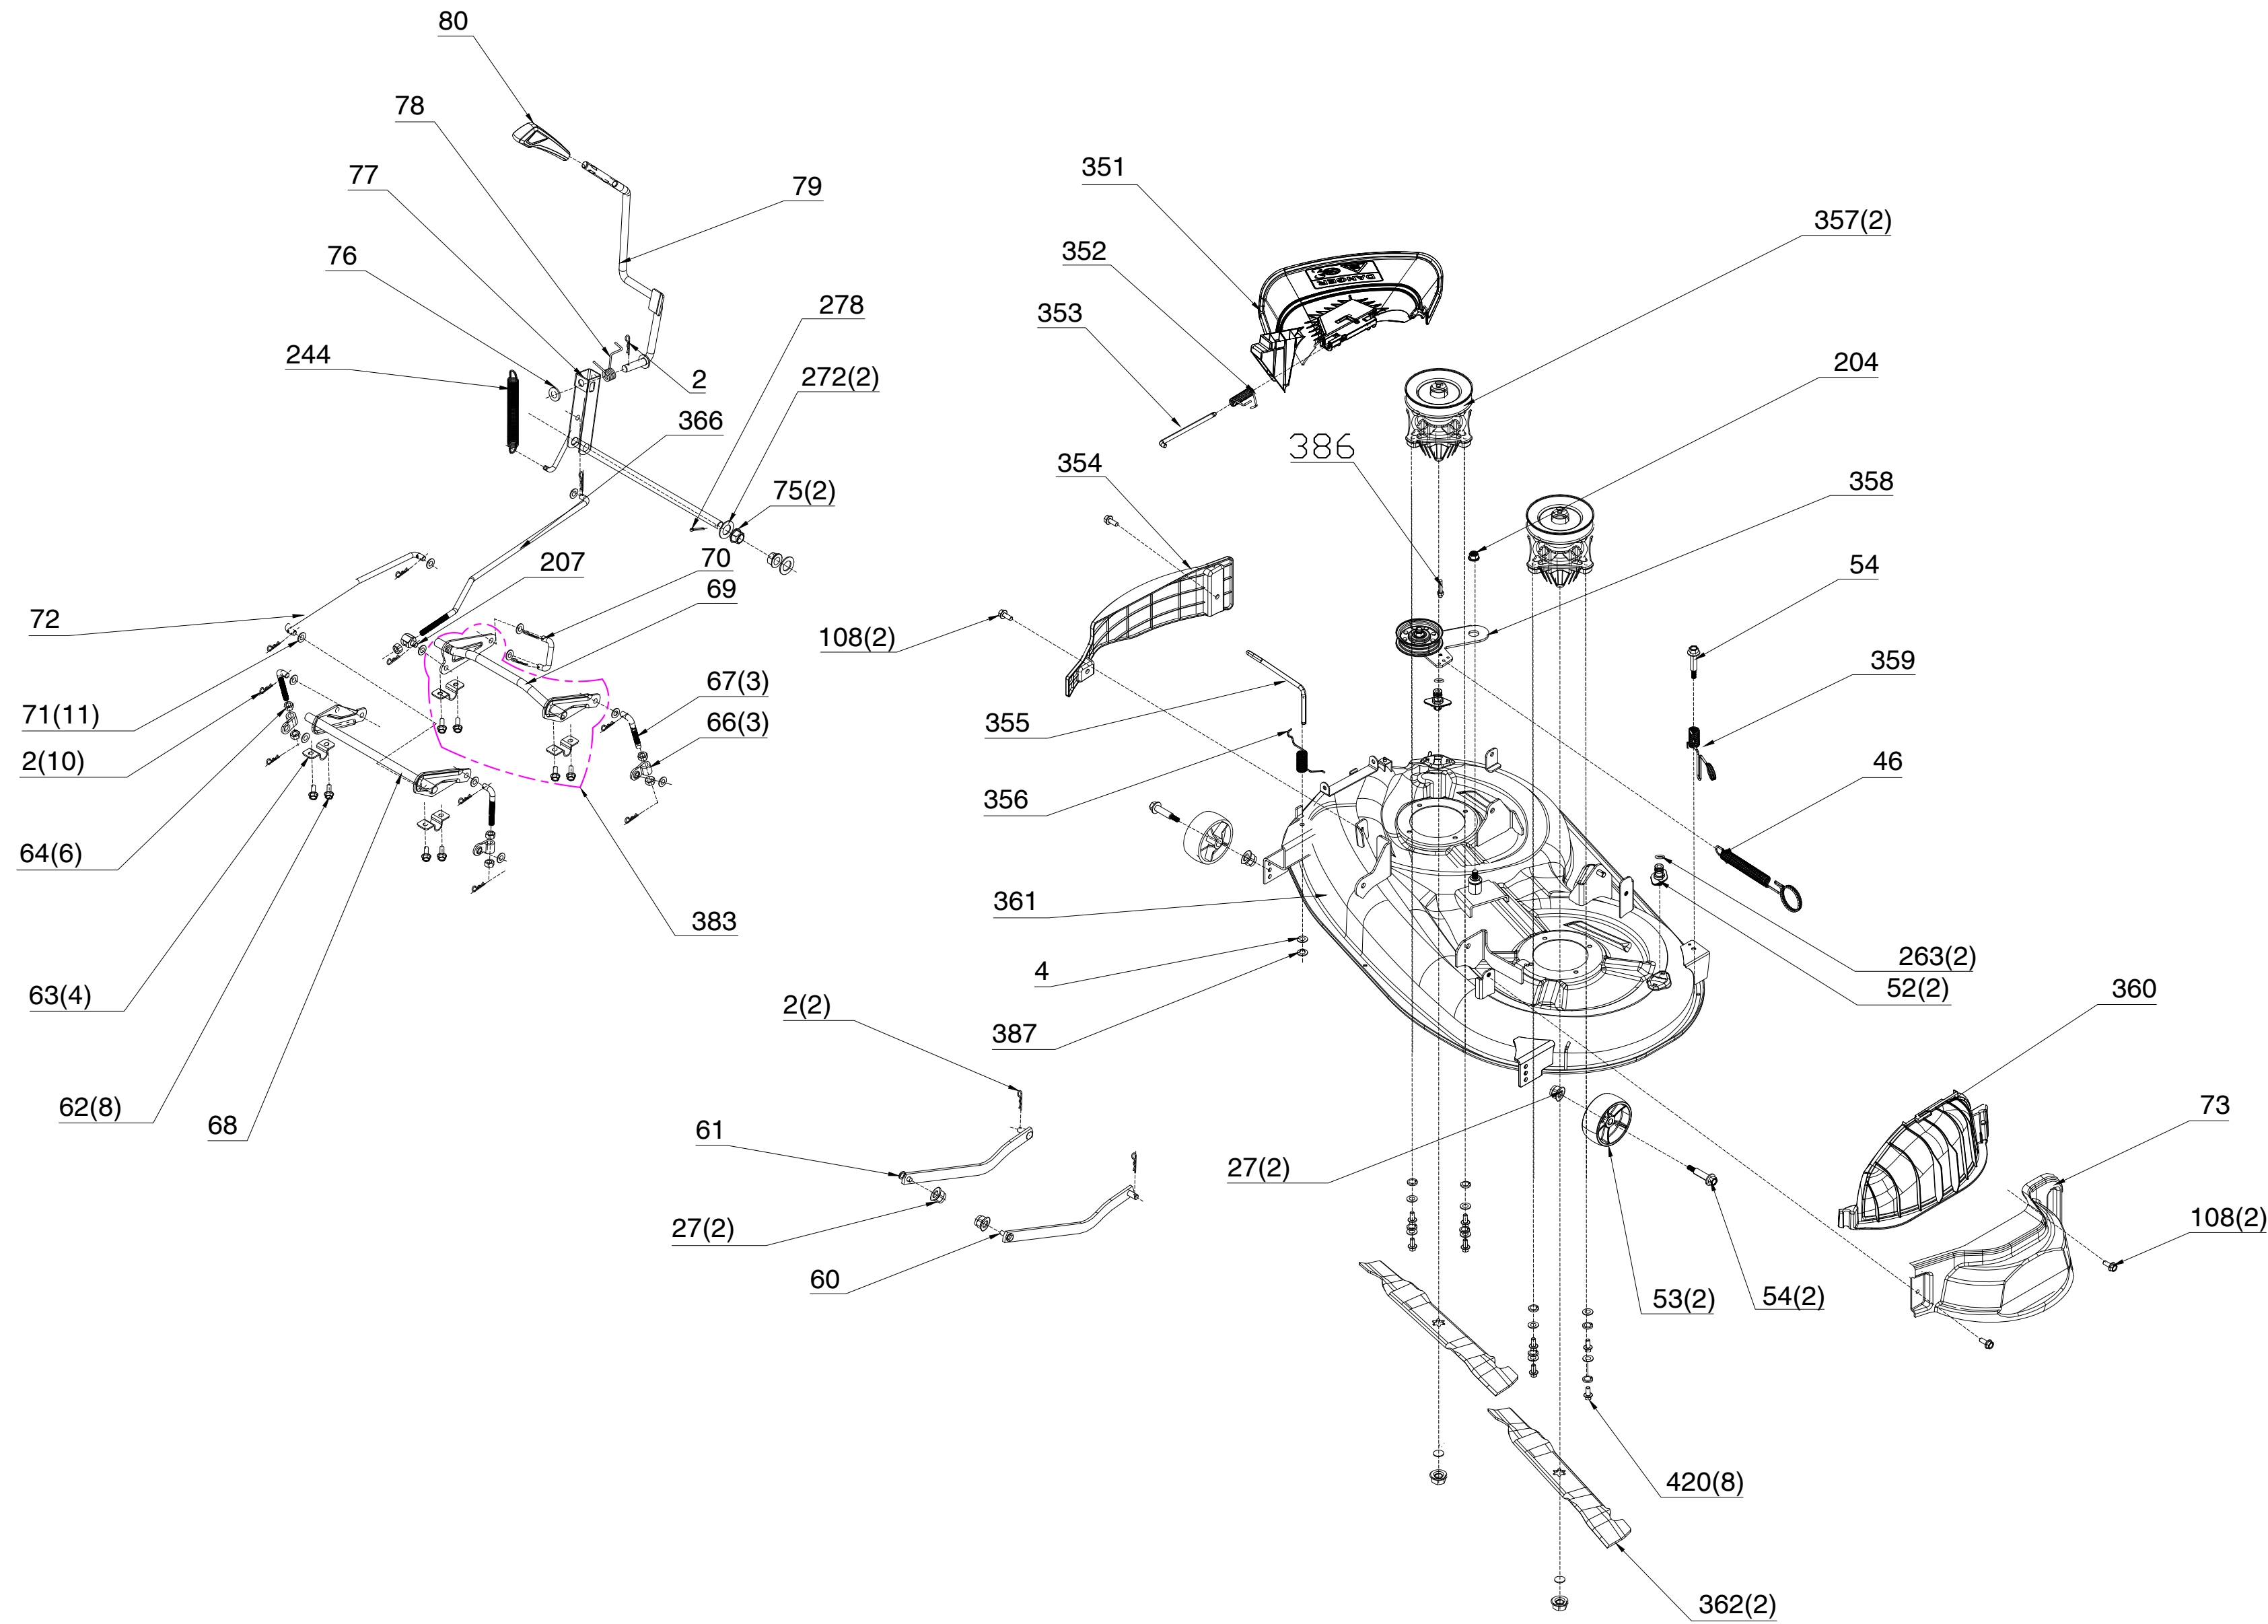

k

k			
No.	Part Number	Description	QTY
2	FS-X-260002	R-clip	9
4	FS-X-260004	Washer	2
27	FS-X-260027	Nut	4
46	FS-K-260046	Spring	1
52	FS-K-260052	Wash port	2
53	FS-K-260053	Deck wheel	2
54	FS-K-260054	Bolt	2
60	FS-K-260060	Deck bracket	1
61	FS-K-260061	Deck bracket	1
62	FS-X-260062	Bolt	10
63	FS-X-260063	Shaft clamp	3
64	FS-X-260064	Nut	6
66	FS-K-260066	Bush	3
67	FS-K-260067	Deck hanger	3
68	FS-K-260068	Front deck mounting arm	1
69	FS-K-260069	Rear deck mounting arm	1
70	FS-K-260070	Hook	1
71	FS-X-260071	Washer	7
72	FS-K-260072	Connecting rod	1
73	FS-K-260073	Belt cover	1
75	FS-X-260075	Bush	1
76	FS-K-260076	Washer	1
77	FS-K-260077	Height adjusting rod	1
78	FS-K-260078	Spring	1
79	FS-K-260079	Height adjusting arm	1
80	FS-K-260080	Height adjuster knob	1
108	FS-X-260108	Bolt	10
204	FS-X-260204	Bush	4
207	FS-X-260207	Bush	1
244	FS-K-260244	Spring	1
263	FS-K-260263	O-ring	2
272	FS-K-260272	Washer	2
278	FS-K-260278	Pin	1
351	FS-K-260351	Side discharge chute	1
352	FS-K-260352	Spring	1
353	FS-K-260353	Pin	1
354	FS-K-260354	Belt cover	1
355	FS-K-260355	Pin	1
356	FS-K-260356	Spring	1
357	FS-K-260357	Blade bearing assembly	2
358	FS-K-260358	Belt tension assembly	1
359	FS-K-260359	Spring	1
360	FS-K-260360	Mulching panel	1
361	FS-K-260361	Cutting deck	1
362	FS-K-260362	Blade	2
366	FS-K-260266	Connecting rod	1
386	FS-K-260386	Shift lever	1
387	FS-K-260387	Split ring	1
420	FS-K-260420	Cutting blade bolt assembly	8