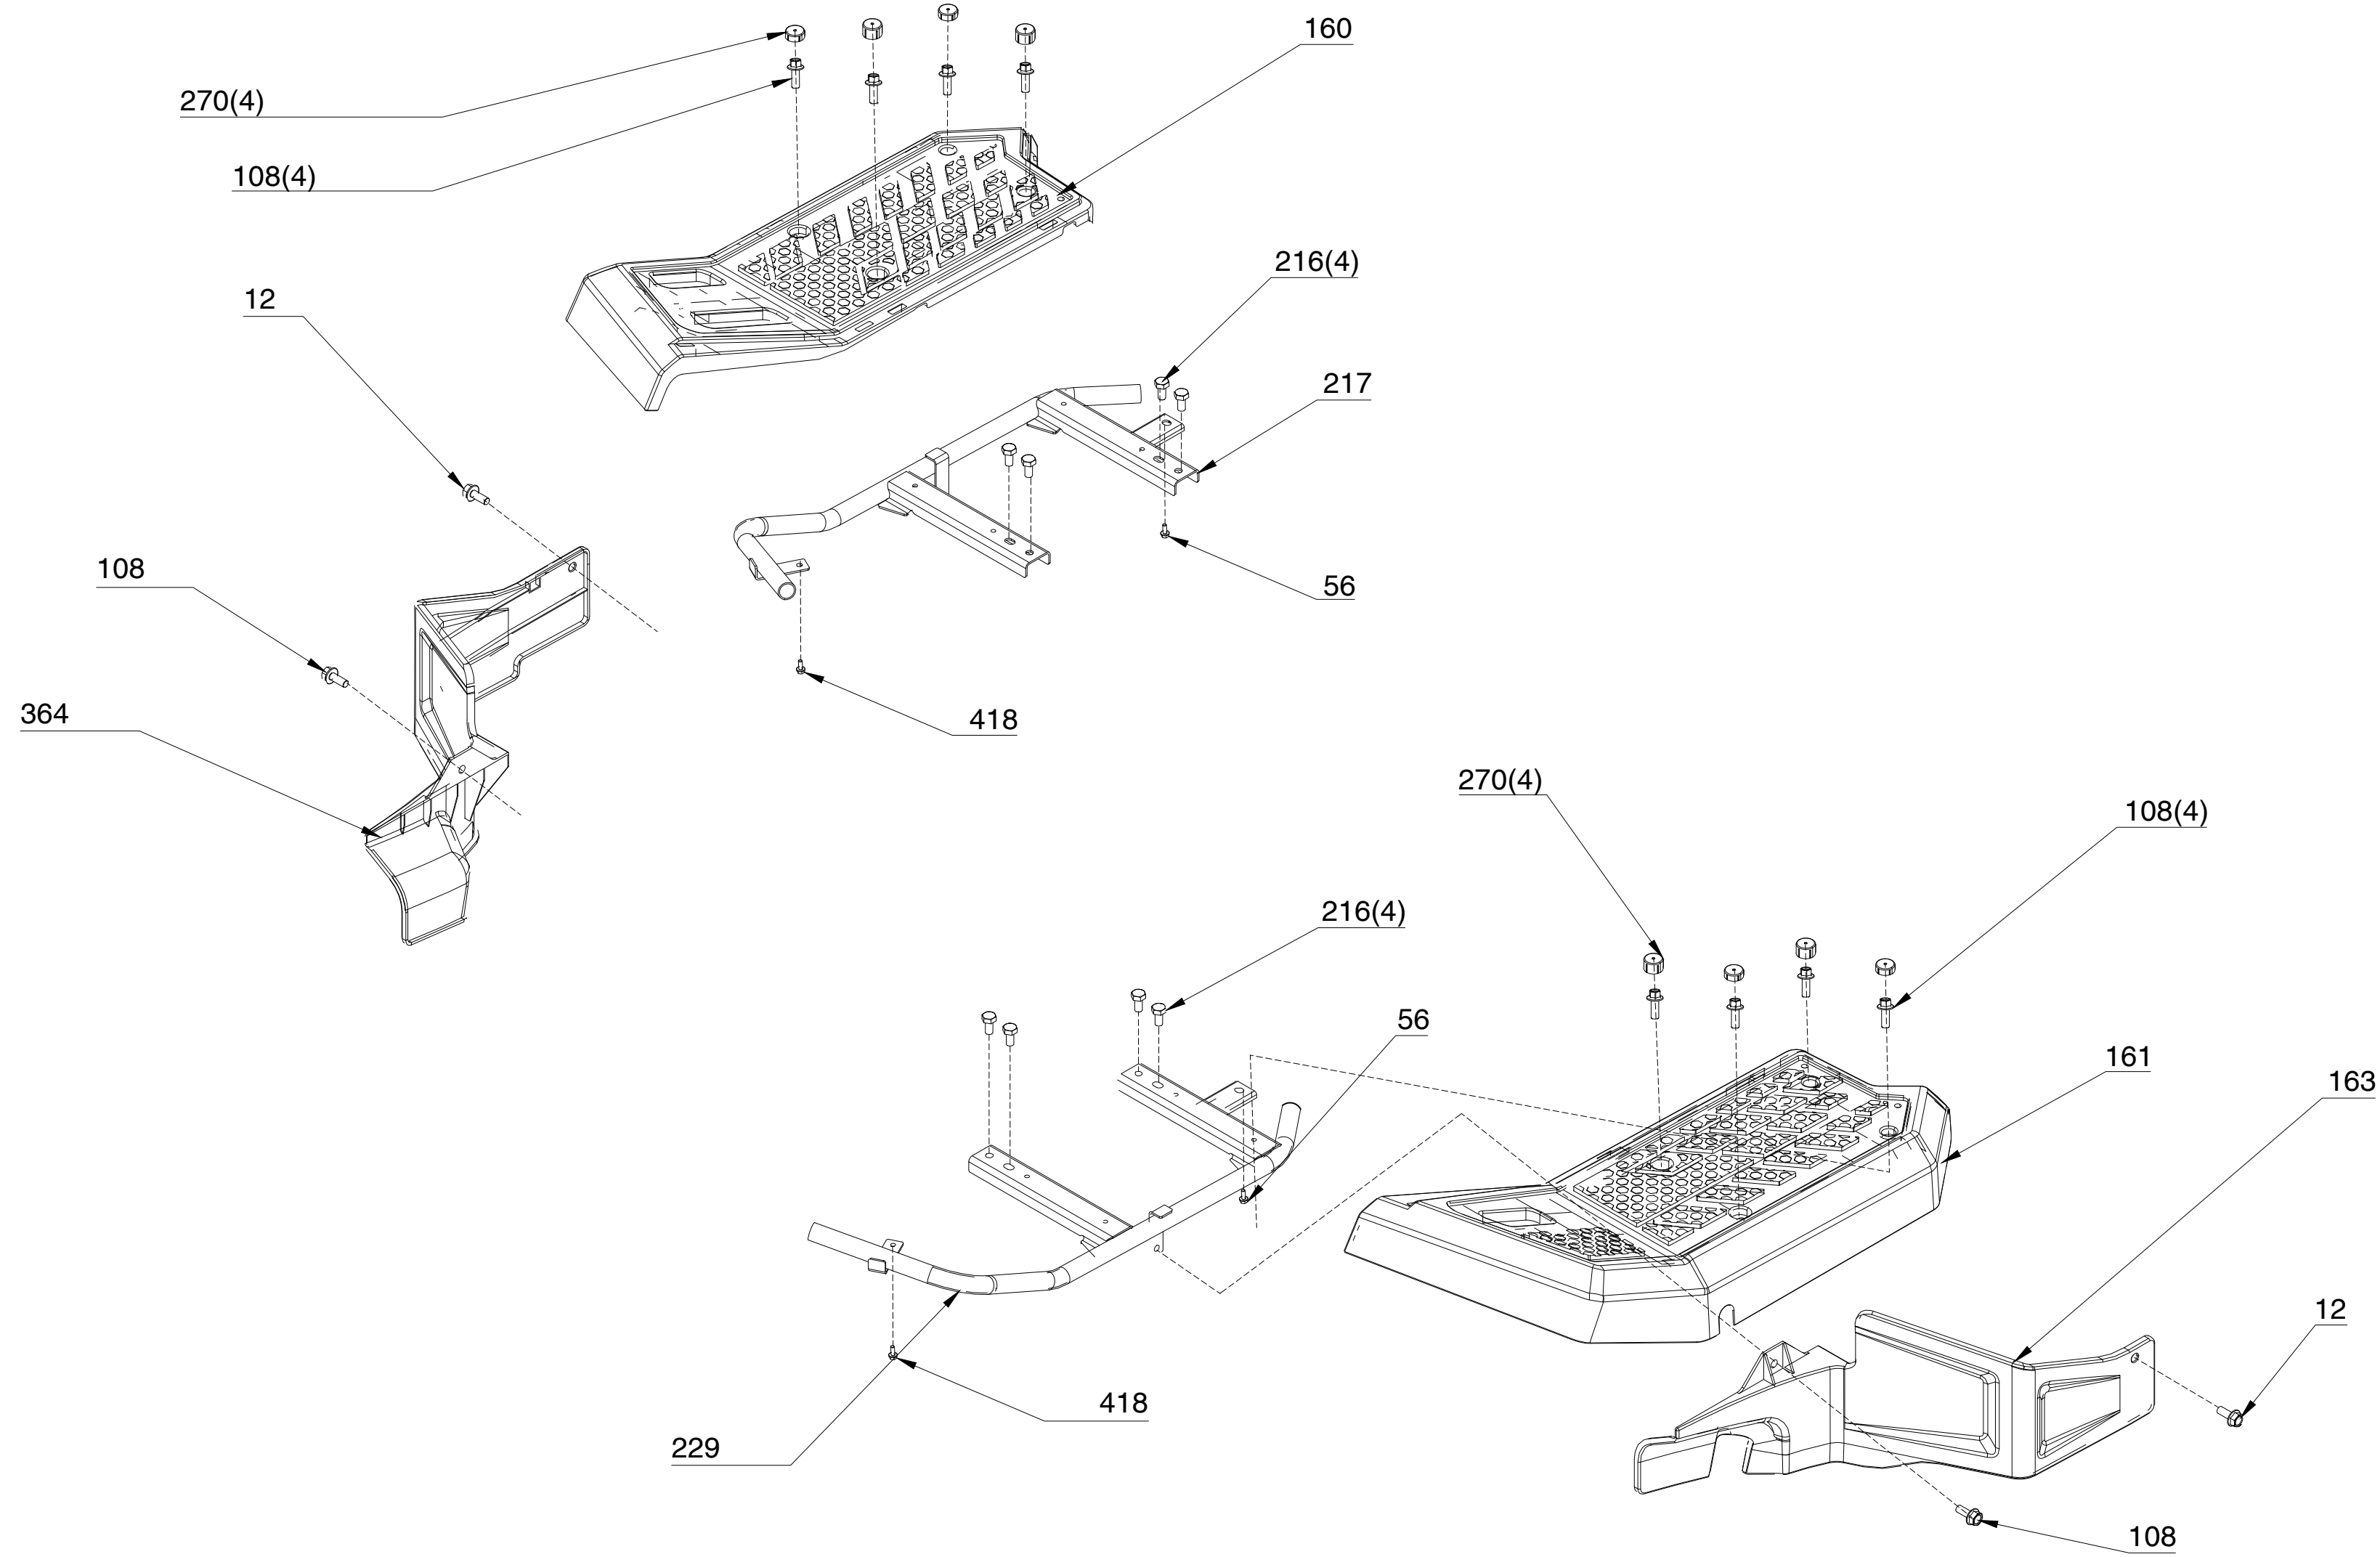

FIAT

PROFESSIONAL

FS98HP Agile tractor genuine spare parts

a

a			
No.	Part Number	Description	QTY
2	FS-X-260002	R-clip	1
3	FS-A-260003	Seat mounting plate shaft	1
5	FS-A-260005	Seat mounting plate	1
6	FS-X-260006	Spring washer	4
7	FS-X-260007	Bolt	11
27	FS-X-260027	Nut	6
33	FS-X-260033	Captive speed nut	4
133	FS-A-260133	Rubber cap	2
134	FS-A-260134	Seat spring	2
135	FS-X-260135	Bolt	2
137	FS-A-260137	Seat spring plate	1
138	FS-A-260138	Seat switch spring	2
139	FS-A-260139	Rubber pad	2
140	FS-A-260140	Bush	2
141	FS-A-260141	Seat spring plate	1
178	FS-X-260178	Washer	10
188	FS-X-260188	Captive bolt	2
219	FS-A-260219	Frame plate	2
220	FS-A-260220	Bracket	1
221	FS-A-260221	Bolt	6
222	FS-A-260222	Seat mounting plate lower	1
247	FS-A-260247	Seat switch	1
248	FS-A-260248	Seat switch	1
367	FS-A-260367	Bracket	1
368	FS-A-260368	Bracket	1
374	FS-A-260374	Complete seat bracket assembly	1
434	FS-A-260434	Complete Fiat seat assembly	1

C

c			
No.	Part Number	Description	QTY
12	FS-C-260012	Bolt	2
56	FS-X-260056	Bolt	2
108	FS-X-260108	Bolt	10
160	FS-C-260160	Footplate right	1
161	FS-C-260161	Footplate left	1
163	FS-C-260163	Footplate cover left	1
216	FS-C-260216	Bolt	8
217	FS-C-260217	Footplate frame right	1
229	FS-C-260229	Footplate frame left	1
270	FS-X-260270	Bolt cap	8
364	FS-C-260364	Footplate cover right	1
418	FS-X-260418	Bolt	2